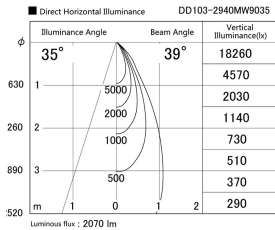

Item no. DD103-2940MW9035

Series Name: Versa R-G, Antiglare

Installation	Recessed mount
Type	
Fixture wattage	30.3W
Beam angle	38 deg.
Color Temp.	3500K
CRI	Ra>90
Luminous	2072 lm
Body	Die-cast aluminum alloy
Body finish	N/A
Trim finish	White
Reflector finish	Mirror
IP Rate	IP20
Light source	COB module
Input Voltage	AC220~240V
Dimming Type	Non-Dimmable
Certificate	CE, CCC
Cut Hole	125mm