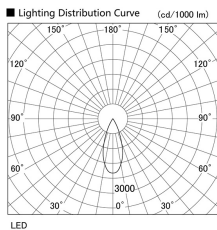

Item no. DD103-2940MW9035

Series Name: Versa R-G, Antiglare

Installation	Recessed mount
Type	
Fixture wattage	30.3W
Beam angle	38 deg.
Color Temp.	3500K
CRI	Ra>90
Luminous	2072 lm
Body	Die-cast aluminum alloy
Body finish	N/A
Trim finish	White
Reflector finish	Mirror
IP Rate	IP20
Light source	COB module
Input Voltage	AC220~240V
Dimming Type	Non-Dimmable
Certificate	CE, CCC
Cut Hole	125mm