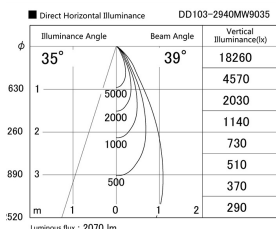

Item no. DD103-2940MW9035

Series Name: Versa R-G, Antiglare

Installation	Recessed mount
Type	Versa R-G, Antiglare
Fixture wattage	30.3W
Beam angle	38 deg.
Color Temp.	3500K
CRI	Ra>90
Luminous	2072 lm
Body	Die-cast aluminum alloy
Body finish	N/A
Trim finish	White
Reflector finish	Mirror
IP Rate	IP20
Light source	COB module
Input Voltage	AC220~240V
Dimming Type	Non-Dimmable
Certificate	CE, CCC
Cut Hole	125mm