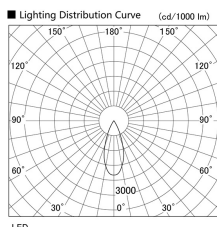

Item no. DD103-2940MW9035

Series Name: Versa R-G, Antiglare

Installation	Recessed mount
Type	Versa R-G, Antiglare
Fixture wattage	30.3W
Beam angle	38 deg.
Color Temp.	3500K
CRI	Ra>90
Luminous	2072 lm
Body	Die-cast aluminum alloy
Body finish	N/A
Trim finish	White
Reflector finish	Mirror
IP Rate	IP20
Light source	COB module
Input Voltage	AC220~240V
Dimming Type	Non-Dimmable
Certificate	CE, CCC
Cut Hole	125mm