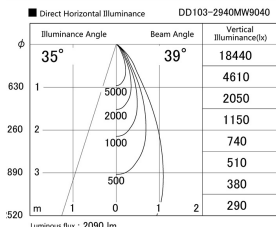

Item no. DD103-2940MW9040

Series Name: Versa R-G, Antiglare

Installation	Recessed mount
Type	
Fixture wattage	30.3W
Beam angle	38 deg.
Color Temp.	4000K
CRI	Ra>90
Luminous	2092 lm
Body	Die-cast aluminum alloy
Body finish	N/A
Trim finish	White
Reflector finish	Mirror
IP Rate	IP20
Light source	COB module
Input Voltage	AC220~240V
Dimming Type	Non-Dimmable
Certificate	CE, CCC
Cut Hole	125mm