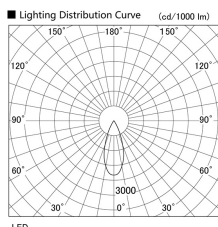

Item no. DD103-2940MW9040

Series Name: Versa R-G, Antiglare

Installation	Recessed mount
Type	Versa R-G, Antiglare
Fixture wattage	30.3W
Beam angle	38 deg.
Color Temp.	4000K
CRI	Ra>90
Luminous	2092 lm
Body	Die-cast aluminum alloy
Body finish	N/A
Trim finish	White
Reflector finish	Mirror
IP Rate	IP20
Light source	COB module
Input Voltage	AC220~240V
Dimming Type	Non-Dimmable
Certificate	CE, CCC
Cut Hole	125mm