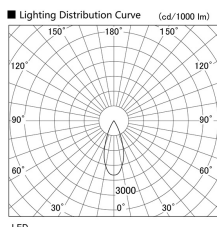

Item no. DD103-2940MW9040

Series Name: Versa R-G, Antiglare

Installation	Recessed mount
Type	
Fixture wattage	30.3W
Beam angle	38 deg.
Color Temp.	4000K
CRI	Ra>90
Luminous	2092 lm
Body	Die-cast aluminum alloy
Body finish	N/A
Trim finish	White
Reflector finish	Mirror
IP Rate	IP20
Light source	COB module
Input Voltage	AC220~240V
Dimming Type	Non-Dimmable
Certificate	CE, CCC
Cut Hole	125mm