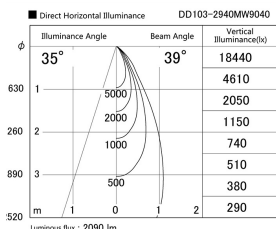

Item no. DD103-2940MW9040

Series Name: Versa R-G, Antiglare

Installation	Recessed mount
Type	Versa R-G, Antiglare
Fixture wattage	30.3W
Beam angle	38 deg.
Color Temp.	4000K
CRI	Ra>90
Luminous	2092 lm
Body	Die-cast aluminum alloy
Body finish	N/A
Trim finish	White
Reflector finish	Mirror
IP Rate	IP20
Light source	COB module
Input Voltage	AC220~240V
Dimming Type	Non-Dimmable
Certificate	CE, CCC
Cut Hole	125mm