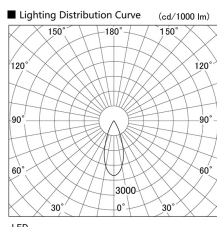

Item no. DD103-2940WW8527

Series Name: Versa R-G, Antiglare

White Reflector

Installation	Recessed mount
Type	
Fixture wattage	30.3W
Beam angle	38 deg.
Color Temp.	2700K
CRI	Ra>85
Luminous	2175 lm
Body	Die-cast aluminum alloy
Body finish	N/A
Trim finish	White
Reflector finish	White
IP Rate	IP20
Light source	COB module
Input Voltage	AC220~240V
Dimming Type	Non-Dimmable
Certificate	CE, CCC
Cut Hole	125mm