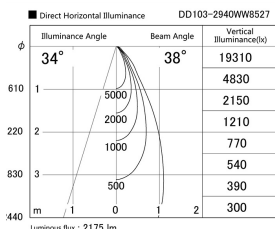

Item no. DD103-2940WW8527

Series Name: Versa R-G, Antiglare

White Reflector

Installation	Recessed mount
Type	
Fixture wattage	30.3W
Beam angle	38 deg.
Color Temp.	2700K
CRI	Ra>85
Luminous	2175 lm
Body	Die-cast aluminum alloy
Body finish	N/A
Trim finish	White
Reflector finish	White
IP Rate	IP20
Light source	COB module
Input Voltage	AC220~240V
Dimming Type	Non-Dimmable
Certificate	CE, CCC
Cut Hole	125mm