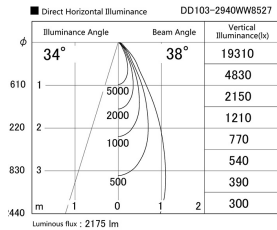

Item no. DD103-2940WW8527

Series Name: Versa R-G, Antiglare

White Reflector

Installation	Recessed mount
Type	Versa R-G, Antiglare
Fixture wattage	30.3W
Beam angle	38 deg.
Color Temp.	2700K
CRI	Ra>85
Luminous	2175 lm
Body	Die-cast aluminum alloy
Body finish	N/A
Trim finish	White
Reflector finish	White
IP Rate	IP20
Light source	COB module
Input Voltage	AC220~240V
Dimming Type	Non-Dimmable
Certificate	CE, CCC
Cut Hole	125mm