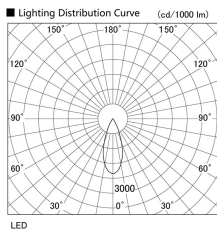

Item no. DD103-2940WW8527

Series Name: Versa R-G, Antiglare

White Reflector

Installation	Recessed mount
Type	Versa R-G, Antiglare
Fixture wattage	30.3W
Beam angle	38 deg.
Color Temp.	2700K
CRI	Ra>85
Luminous	2175 lm
Body	Die-cast aluminum alloy
Body finish	N/A
Trim finish	White
Reflector finish	White
IP Rate	IP20
Light source	COB module
Input Voltage	AC220~240V
Dimming Type	Non-Dimmable
Certificate	CE, CCC
Cut Hole	125mm