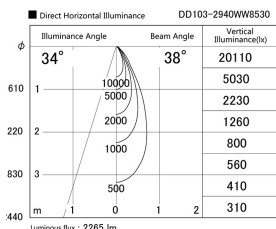

Item no. DD103-2940WW8530

Series Name: Versa R-G, Antiglare

White Reflector

Installation	Recessed mount
Type	Versa R-G, Antiglare
Fixture wattage	30.3W
Beam angle	38 deg.
Color Temp.	3000K
CRI	Ra>85
Luminous	2265 lm
Body	Die-cast aluminum alloy
Body finish	N/A
Trim finish	White
Reflector finish	White
IP Rate	IP20
Light source	COB module
Input Voltage	AC220~240V
Dimming Type	Non-Dimmable
Certificate	CE, CCC
Cut Hole	125mm