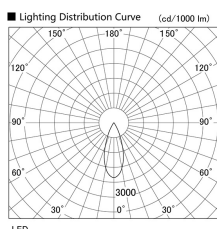

Item no. DD103-2940WW8530

Series Name: Versa R-G, Antiglare

White Reflector

Installation	Recessed mount
Type	Versa R-G, Antiglare
Fixture wattage	30.3W
Beam angle	38 deg.
Color Temp.	3000K
CRI	Ra>85
Luminous	2265 lm
Body	Die-cast aluminum alloy
Body finish	N/A
Trim finish	White
Reflector finish	White
IP Rate	IP20
Light source	COB module
Input Voltage	AC220~240V
Dimming Type	Non-Dimmable
Certificate	CE, CCC
Cut Hole	125mm