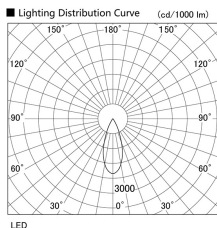

Item no. DD103-2940WW8530

Series Name: Versa R-G, Antiglare

White Reflector

Installation	Recessed mount
Type	
Fixture wattage	30.3W
Beam angle	38 deg.
Color Temp.	3000K
CRI	Ra>85
Luminous	2265 lm
Body	Die-cast aluminum alloy
Body finish	N/A
Trim finish	White
Reflector finish	White
IP Rate	IP20
Light source	COB module
Input Voltage	AC220~240V
Dimming Type	Non-Dimmable
Certificate	CE, CCC
Cut Hole	125mm