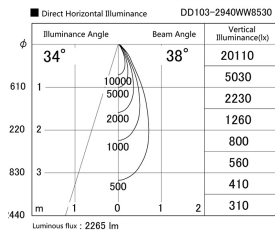

Item no. DD103-2940WW8530

Series Name: Versa R-G, Antiglare

White Reflector

Installation	Recessed mount
Type	
Fixture wattage	30.3W
Beam angle	38 deg.
Color Temp.	3000K
CRI	Ra>85
Luminous	2265 lm
Body	Die-cast aluminum alloy
Body finish	N/A
Trim finish	White
Reflector finish	White
IP Rate	IP20
Light source	COB module
Input Voltage	AC220~240V
Dimming Type	Non-Dimmable
Certificate	CE, CCC
Cut Hole	125mm