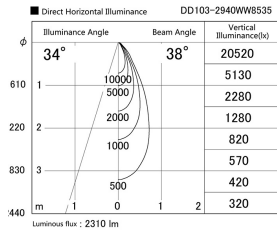

Item no. DD103-2940WW8535

Series Name: Versa R-G, Antiglare

White Reflector

Installation	Recessed mount
Type	
Fixture wattage	30.3W
Beam angle	38 deg.
Color Temp.	3500K
CRI	Ra>85
Luminous	2311 lm
Body	Die-cast aluminum alloy
Body finish	N/A
Trim finish	White
Reflector finish	White
IP Rate	IP20
Light source	COB module
Input Voltage	AC220~240V
Dimming Type	Non-Dimmable
Certificate	CE, CCC
Cut Hole	125mm