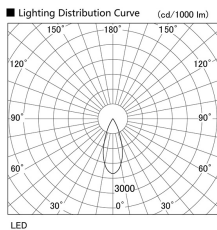

Item no. DD103-2940WW8535

Series Name: Versa R-G, Antiglare

White Reflector

Installation	Recessed mount
Type	Versa R-G, Antiglare
Fixture wattage	30.3W
Beam angle	38 deg.
Color Temp.	3500K
CRI	Ra>85
Luminous	2311 lm
Body	Die-cast aluminum alloy
Body finish	N/A
Trim finish	White
Reflector finish	White
IP Rate	IP20
Light source	COB module
Input Voltage	AC220~240V
Dimming Type	Non-Dimmable
Certificate	CE, CCC
Cut Hole	125mm