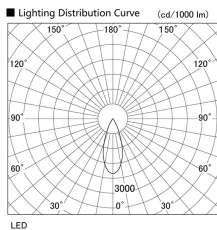

Item no. DD103-2940WW8535

Series Name: Versa R-G, Antiglare

White Reflector

Installation	Recessed mount
Type	
Fixture wattage	30.3W
Beam angle	38 deg.
Color Temp.	3500K
CRI	Ra>85
Luminous	2311 lm
Body	Die-cast aluminum alloy
Body finish	N/A
Trim finish	White
Reflector finish	White
IP Rate	IP20
Light source	COB module
Input Voltage	AC220~240V
Dimming Type	Non-Dimmable
Certificate	CE, CCC
Cut Hole	125mm