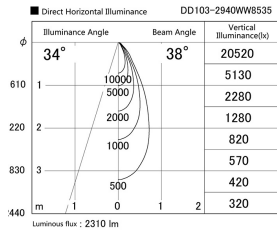

Item no. DD103-2940WW8535

Series Name: Versa R-G, Antiglare

White Reflector

Installation	Recessed mount
Type	Versa R-G, Antiglare
Fixture wattage	30.3W
Beam angle	38 deg.
Color Temp.	3500K
CRI	Ra>85
Luminous	2311 lm
Body	Die-cast aluminum alloy
Body finish	N/A
Trim finish	White
Reflector finish	White
IP Rate	IP20
Light source	COB module
Input Voltage	AC220~240V
Dimming Type	Non-Dimmable
Certificate	CE, CCC
Cut Hole	125mm