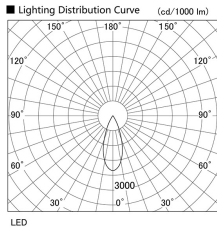

Item no. DD103-2940WW8540

Series Name: Versa R-G, Antiglare

White Reflector

Installation	Recessed mount
Type	
Fixture wattage	30.3W
Beam angle	38 deg.
Color Temp.	4000K
CRI	Ra>85
Luminous	2333 lm
Body	Die-cast aluminum alloy
Body finish	N/A
Trim finish	White
Reflector finish	White
IP Rate	IP20
Light source	COB module
Input Voltage	AC220~240V
Dimming Type	Non-Dimmable
Certificate	CE, CCC
Cut Hole	125mm