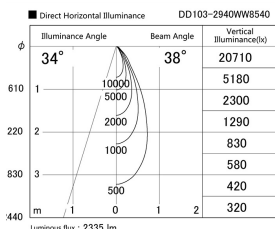

Item no. DD103-2940WW8540

Series Name: Versa R-G, Antiglare

White Reflector

Installation	Recessed mount
Type	Versa R-G, Antiglare
Fixture wattage	30.3W
Beam angle	38 deg.
Color Temp.	4000K
CRI	Ra>85
Luminous	2333 lm
Body	Die-cast aluminum alloy
Body finish	N/A
Trim finish	White
Reflector finish	White
IP Rate	IP20
Light source	COB module
Input Voltage	AC220~240V
Dimming Type	Non-Dimmable
Certificate	CE, CCC
Cut Hole	125mm