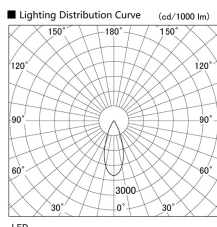

Item no. DD103-2940WW8540

Series Name: Versa R-G, Antiglare

White Reflector

Installation	Recessed mount
Type	Versa R-G, Antiglare
Fixture wattage	30.3W
Beam angle	38 deg.
Color Temp.	4000K
CRI	Ra>85
Luminous	2333 lm
Body	Die-cast aluminum alloy
Body finish	N/A
Trim finish	White
Reflector finish	White
IP Rate	IP20
Light source	COB module
Input Voltage	AC220~240V
Dimming Type	Non-Dimmable
Certificate	CE, CCC
Cut Hole	125mm