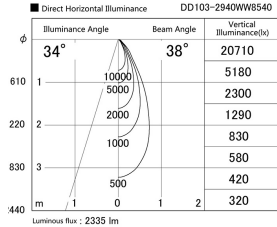

Item no. DD103-2940WW8540

Series Name: Versa R-G, Antiglare

White Reflector

Installation	Recessed mount
Type	
Fixture wattage	30.3W
Beam angle	38 deg.
Color Temp.	4000K
CRI	Ra>85
Luminous	2333 lm
Body	Die-cast aluminum alloy
Body finish	N/A
Trim finish	White
Reflector finish	White
IP Rate	IP20
Light source	COB module
Input Voltage	AC220~240V
Dimming Type	Non-Dimmable
Certificate	CE, CCC
Cut Hole	125mm