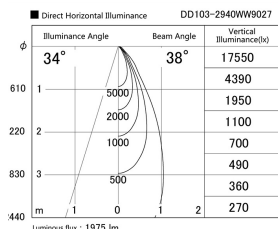

Item no. DD103-2940WW9027

Series Name: Versa R-G, Antiglare

White Reflector

Installation	Recessed mount
Type	
Fixture wattage	30.3W
Beam angle	38 deg.
Color Temp.	2700K
CRI	Ra>90
Luminous	1977 lm
Body	Die-cast aluminum alloy
Body finish	N/A
Trim finish	White
Reflector finish	White
IP Rate	IP20
Light source	COB module
Input Voltage	AC220~240V
Dimming Type	Non-Dimmable
Certificate	CE, CCC
Cut Hole	125mm