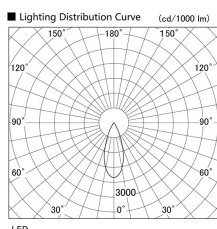

Item no. DD103-2940WW9027

Series Name: Versa R-G, Antiglare

White Reflector

Installation	Recessed mount
Type	
Fixture wattage	30.3W
Beam angle	38 deg.
Color Temp.	2700K
CRI	Ra>90
Luminous	1977 lm
Body	Die-cast aluminum alloy
Body finish	N/A
Trim finish	White
Reflector finish	White
IP Rate	IP20
Light source	COB module
Input Voltage	AC220~240V
Dimming Type	Non-Dimmable
Certificate	CE, CCC
Cut Hole	125mm