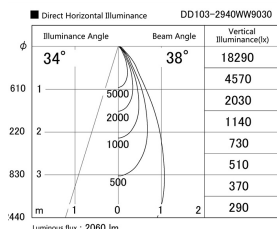

Item no. DD103-2940WW9030

Series Name: Versa R-G, Antiglare

White Reflector

Installation	Recessed mount
Type	
Fixture wattage	30.3W
Beam angle	38 deg.
Color Temp.	3000K
CRI	Ra>90
Luminous	2060 lm
Body	Die-cast aluminum alloy
Body finish	N/A
Trim finish	White
Reflector finish	White
IP Rate	IP20
Light source	COB module
Input Voltage	AC220~240V
Dimming Type	Non-Dimmable
Certificate	CE, CCC
Cut Hole	125mm