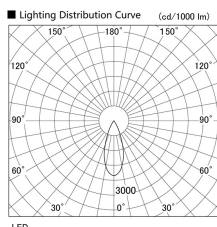

Item no. DD103-2940WW9030

Series Name: Versa R-G, Antiglare

White Reflector

Installation	Recessed mount
Type	
Fixture wattage	30.3W
Beam angle	38 deg.
Color Temp.	3000K
CRI	Ra>90
Luminous	2060 lm
Body	Die-cast aluminum alloy
Body finish	N/A
Trim finish	White
Reflector finish	White
IP Rate	IP20
Light source	COB module
Input Voltage	AC220~240V
Dimming Type	Non-Dimmable
Certificate	CE, CCC
Cut Hole	125mm