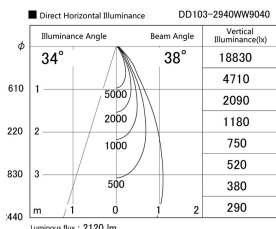

Item no. DD103-2940WW9040

Series Name: Versa R-G, Antiglare

White Reflector

Installation	Recessed mount
Type	
Fixture wattage	30.3W
Beam angle	38 deg.
Color Temp.	4000K
CRI	Ra>90
Luminous	2121 lm
Body	Die-cast aluminum alloy
Body finish	N/A
Trim finish	White
Reflector finish	White
IP Rate	IP20
Light source	COB module
Input Voltage	AC220~240V
Dimming Type	Non-Dimmable
Certificate	CE, CCC
Cut Hole	125mm