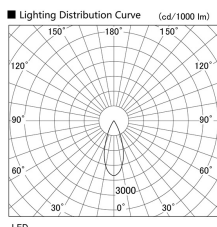

Item no. DD103-2940WW9040

Series Name: Versa R-G, Antiglare

White Reflector

| | |
|------------------|-------------------------|
| Installation | Recessed mount |
| Type | Versa R-G, Antiglare |
| Fixture wattage | 30.3W |
| Beam angle | 38 deg. |
| Color Temp. | 4000K |
| CRI | Ra>90 |
| Luminous | 2121 lm |
| Body | Die-cast aluminum alloy |
| Body finish | N/A |
| Trim finish | White |
| Reflector finish | White |
| IP Rate | IP20 |
| Light source | COB module |
| Input Voltage | AC220~240V |
| Dimming Type | Non-Dimmable |
| Certificate | CE, CCC |
| Cut Hole | 125mm |