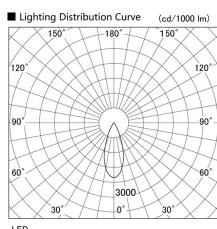

Item no. DD103-2940WW9040

Series Name: Versa R-G, Antiglare

White Reflector

Installation	Recessed mount
Type	
Fixture wattage	30.3W
Beam angle	38 deg.
Color Temp.	4000K
CRI	Ra>90
Luminous	2121 lm
Body	Die-cast aluminum alloy
Body finish	N/A
Trim finish	White
Reflector finish	White
IP Rate	IP20
Light source	COB module
Input Voltage	AC220~240V
Dimming Type	Non-Dimmable
Certificate	CE, CCC
Cut Hole	125mm