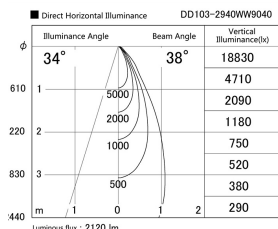

Item no. DD103-2940WW9040

Series Name: Versa R-G, Antiglare

White Reflector

| | |
|------------------|-------------------------|
| Installation | Recessed mount |
| Type | Versa R-G, Antiglare |
| Fixture wattage | 30.3W |
| Beam angle | 38 deg. |
| Color Temp. | 4000K |
| CRI | Ra>90 |
| Luminous | 2121 lm |
| Body | Die-cast aluminum alloy |
| Body finish | N/A |
| Trim finish | White |
| Reflector finish | White |
| IP Rate | IP20 |
| Light source | COB module |
| Input Voltage | AC220~240V |
| Dimming Type | Non-Dimmable |
| Certificate | CE, CCC |
| Cut Hole | 125mm |