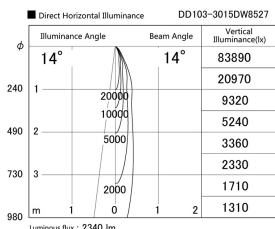

Item no. DD103-3015DW8527

Series Name: Versa R-G, Antiglare

Dark Mirror Reflector

Installation	Recessed mount
Type	
Fixture wattage	30.3W
Beam angle	14 deg.
Color Temp.	2700K
CRI	Ra>85
Luminous	2341 lm
Body	Die-cast aluminum alloy
Body finish	N/A
Trim finish	White
Reflector finish	Dark Mirror
IP Rate	IP20
Light source	COB module
Input Voltage	AC220~240V
Dimming Type	Non-Dimmable
Certificate	CE, CCC
Cut Hole	150mm