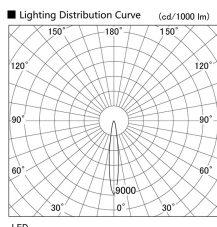

Item no. DD103-3015DW8527

Series Name: Versa R-G, Antiglare

Dark Mirror Reflector

Installation	Recessed mount
Type	Versa R-G, Antiglare
Fixture wattage	30.3W
Beam angle	14 deg.
Color Temp.	2700K
CRI	Ra>85
Luminous	2341 lm
Body	Die-cast aluminum alloy
Body finish	N/A
Trim finish	White
Reflector finish	Dark Mirror
IP Rate	IP20
Light source	COB module
Input Voltage	AC220~240V
Dimming Type	Non-Dimmable
Certificate	CE, CCC
Cut Hole	150mm