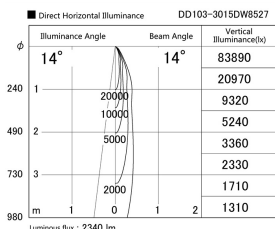

Item no. DD103-3015DW8527

Series Name: Versa R-G, Antiglare

Dark Mirror Reflector

Installation	Recessed mount
Type	Versa R-G, Antiglare
Fixture wattage	30.3W
Beam angle	14 deg.
Color Temp.	2700K
CRI	Ra>85
Luminous	2341 lm
Body	Die-cast aluminum alloy
Body finish	N/A
Trim finish	White
Reflector finish	Dark Mirror
IP Rate	IP20
Light source	COB module
Input Voltage	AC220~240V
Dimming Type	Non-Dimmable
Certificate	CE, CCC
Cut Hole	150mm