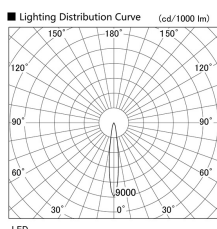

Item no. DD103-3015DW8527

Series Name: Versa R-G, Antiglare

Dark Mirror Reflector

Installation	Recessed mount
Type	
Fixture wattage	30.3W
Beam angle	14 deg.
Color Temp.	2700K
CRI	Ra>85
Luminous	2341 lm
Body	Die-cast aluminum alloy
Body finish	N/A
Trim finish	White
Reflector finish	Dark Mirror
IP Rate	IP20
Light source	COB module
Input Voltage	AC220~240V
Dimming Type	Non-Dimmable
Certificate	CE, CCC
Cut Hole	150mm