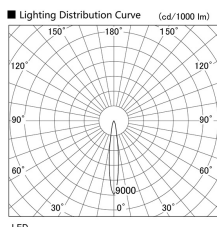

Item no. DD103-3015DW8530

Series Name: Versa R-G, Antiglare

Dark Mirror Reflector

Installation	Recessed mount
Type	
Fixture wattage	30.3W
Beam angle	14 deg.
Color Temp.	3000K
CRI	Ra>85
Luminous	2438 lm
Body	Die-cast aluminum alloy
Body finish	N/A
Trim finish	White
Reflector finish	Dark Mirror
IP Rate	IP20
Light source	COB module
Input Voltage	AC220~240V
Dimming Type	Non-Dimmable
Certificate	CE, CCC
Cut Hole	150mm