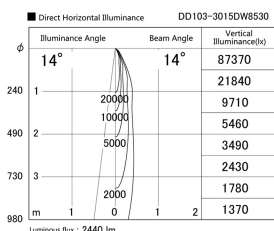

Item no. DD103-3015DW8530

Series Name: Versa R-G, Antiglare

Dark Mirror Reflector

Installation	Recessed mount
Type	
Fixture wattage	30.3W
Beam angle	14 deg.
Color Temp.	3000K
CRI	Ra>85
Luminous	2438 lm
Body	Die-cast aluminum alloy
Body finish	N/A
Trim finish	White
Reflector finish	Dark Mirror
IP Rate	IP20
Light source	COB module
Input Voltage	AC220~240V
Dimming Type	Non-Dimmable
Certificate	CE, CCC
Cut Hole	150mm