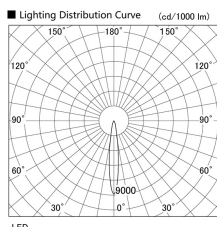

Item no. DD103-3015DW8530

Series Name: Versa R-G, Antiglare

Dark Mirror Reflector

Installation	Recessed mount
Type	Versa R-G, Antiglare
Fixture wattage	30.3W
Beam angle	14 deg.
Color Temp.	3000K
CRI	Ra>85
Luminous	2438 lm
Body	Die-cast aluminum alloy
Body finish	N/A
Trim finish	White
Reflector finish	Dark Mirror
IP Rate	IP20
Light source	COB module
Input Voltage	AC220~240V
Dimming Type	Non-Dimmable
Certificate	CE, CCC
Cut Hole	150mm