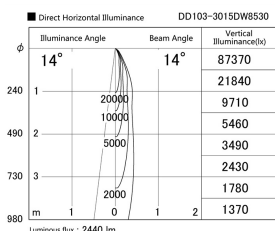

Item no. DD103-3015DW8530

Series Name: Versa R-G, Antiglare

Dark Mirror Reflector

Installation	Recessed mount
Type	Versa R-G, Antiglare
Fixture wattage	30.3W
Beam angle	14 deg.
Color Temp.	3000K
CRI	Ra>85
Luminous	2438 lm
Body	Die-cast aluminum alloy
Body finish	N/A
Trim finish	White
Reflector finish	Dark Mirror
IP Rate	IP20
Light source	COB module
Input Voltage	AC220~240V
Dimming Type	Non-Dimmable
Certificate	CE, CCC
Cut Hole	150mm