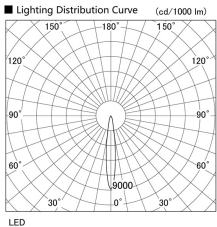

Item no. DD103-3015DW8535

Series Name: Versa R-G, Antiglare

Dark Mirror Reflector

Installation	Recessed mount
Type	Versa R-G, Antiglare
Fixture wattage	30.3W
Beam angle	14 deg.
Color Temp.	3500K
CRI	Ra>85
Luminous	2487 lm
Body	Die-cast aluminum alloy
Body finish	N/A
Trim finish	White
Reflector finish	Dark Mirror
IP Rate	IP20
Light source	COB module
Input Voltage	AC220~240V
Dimming Type	Non-Dimmable
Certificate	CE, CCC
Cut Hole	150mm