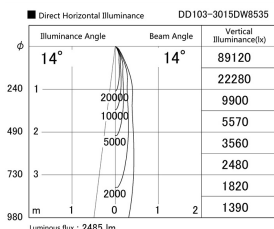

Item no. DD103-3015DW8535

Series Name: Versa R-G, Antiglare

Dark Mirror Reflector

Installation	Recessed mount
Type	
Fixture wattage	30.3W
Beam angle	14 deg.
Color Temp.	3500K
CRI	Ra>85
Luminous	2487 lm
Body	Die-cast aluminum alloy
Body finish	N/A
Trim finish	White
Reflector finish	Dark Mirror
IP Rate	IP20
Light source	COB module
Input Voltage	AC220~240V
Dimming Type	Non-Dimmable
Certificate	CE, CCC
Cut Hole	150mm