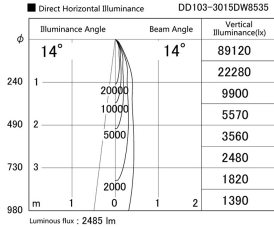

Item no. DD103-3015DW8535

Series Name: Versa R-G, Antiglare

Dark Mirror Reflector

Installation	Recessed mount
Type	Versa R-G, Antiglare
Fixture wattage	30.3W
Beam angle	14 deg.
Color Temp.	3500K
CRI	Ra>85
Luminous	2487 lm
Body	Die-cast aluminum alloy
Body finish	N/A
Trim finish	White
Reflector finish	Dark Mirror
IP Rate	IP20
Light source	COB module
Input Voltage	AC220~240V
Dimming Type	Non-Dimmable
Certificate	CE, CCC
Cut Hole	150mm