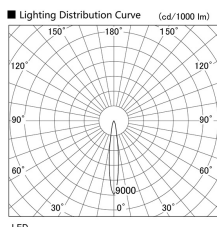

Item no. DD103-3015DW8535

Series Name: Versa R-G, Antiglare

Dark Mirror Reflector

Installation	Recessed mount
Type	
Fixture wattage	30.3W
Beam angle	14 deg.
Color Temp.	3500K
CRI	Ra>85
Luminous	2487 lm
Body	Die-cast aluminum alloy
Body finish	N/A
Trim finish	White
Reflector finish	Dark Mirror
IP Rate	IP20
Light source	COB module
Input Voltage	AC220~240V
Dimming Type	Non-Dimmable
Certificate	CE, CCC
Cut Hole	150mm