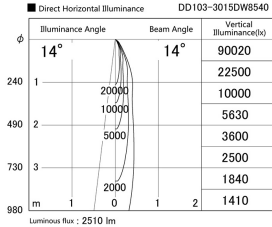

Item no. DD103-3015DW8540

Series Name: Versa R-G, Antiglare

Dark Mirror Reflector

| | |
|------------------|-------------------------|
| Installation | Recessed mount |
| Type | |
| Fixture wattage | 30.3W |
| Beam angle | 14 deg. |
| Color Temp. | 4000K |
| CRI | Ra>85 |
| Luminous | 2512 lm |
| Body | Die-cast aluminum alloy |
| Body finish | N/A |
| Trim finish | White |
| Reflector finish | Dark Mirror |
| IP Rate | IP20 |
| Light source | COB module |
| Input Voltage | AC220~240V |
| Dimming Type | Non-Dimmable |
| Certificate | CE, CCC |
| Cut Hole | 150mm |