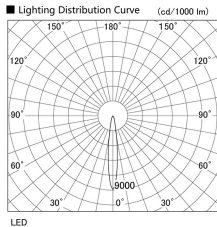

Item no. DD103-3015DW8540

Series Name: Versa R-G, Antiglare

Dark Mirror Reflector

| | |
|------------------|-------------------------|
| Installation | Recessed mount |
| Type | |
| Fixture wattage | 30.3W |
| Beam angle | 14 deg. |
| Color Temp. | 4000K |
| CRI | Ra>85 |
| Luminous | 2512 lm |
| Body | Die-cast aluminum alloy |
| Body finish | N/A |
| Trim finish | White |
| Reflector finish | Dark Mirror |
| IP Rate | IP20 |
| Light source | COB module |
| Input Voltage | AC220~240V |
| Dimming Type | Non-Dimmable |
| Certificate | CE, CCC |
| Cut Hole | 150mm |