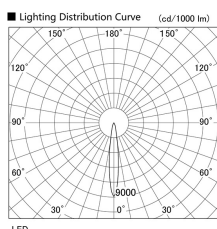

Item no. DD103-3015DW9027

Series Name: Versa R-G, Antiglare

Dark Mirror Reflector

Installation	Recessed mount
Type	
Fixture wattage	30.3W
Beam angle	14 deg.
Color Temp.	2700K
CRI	Ra>90
Luminous	2129 lm
Body	Die-cast aluminum alloy
Body finish	N/A
Trim finish	White
Reflector finish	Dark Mirror
IP Rate	IP20
Light source	COB module
Input Voltage	AC220~240V
Dimming Type	Non-Dimmable
Certificate	CE, CCC
Cut Hole	150mm