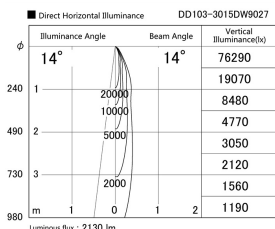

Item no. DD103-3015DW9027

Series Name: Versa R-G, Antiglare

Dark Mirror Reflector

Installation	Recessed mount
Type	
Fixture wattage	30.3W
Beam angle	14 deg.
Color Temp.	2700K
CRI	Ra>90
Luminous	2129 lm
Body	Die-cast aluminum alloy
Body finish	N/A
Trim finish	White
Reflector finish	Dark Mirror
IP Rate	IP20
Light source	COB module
Input Voltage	AC220~240V
Dimming Type	Non-Dimmable
Certificate	CE, CCC
Cut Hole	150mm