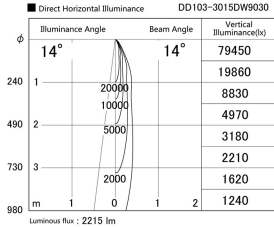

Item no. DD103-3015DW9030

Series Name: Versa R-G, Antiglare

Dark Mirror Reflector

Installation	Recessed mount
Type	Versa R-G, Antiglare
Fixture wattage	30.3W
Beam angle	14 deg.
Color Temp.	3000K
CRI	Ra>90
Luminous	2217 lm
Body	Die-cast aluminum alloy
Body finish	N/A
Trim finish	White
Reflector finish	Dark Mirror
IP Rate	IP20
Light source	COB module
Input Voltage	AC220~240V
Dimming Type	Non-Dimmable
Certificate	CE, CCC
Cut Hole	150mm