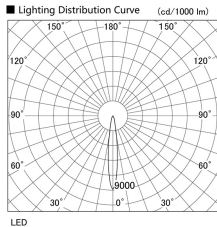

Item no. DD103-3015DW9030

Series Name: Versa R-G, Antiglare

Dark Mirror Reflector

Installation	Recessed mount
Type	Versa R-G, Antiglare
Fixture wattage	30.3W
Beam angle	14 deg.
Color Temp.	3000K
CRI	Ra>90
Luminous	2217 lm
Body	Die-cast aluminum alloy
Body finish	N/A
Trim finish	White
Reflector finish	Dark Mirror
IP Rate	IP20
Light source	COB module
Input Voltage	AC220~240V
Dimming Type	Non-Dimmable
Certificate	CE, CCC
Cut Hole	150mm