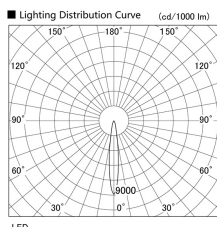

Item no. DD103-3015DW9030

Series Name: Versa R-G, Antiglare

Dark Mirror Reflector

Installation	Recessed mount
Type	
Fixture wattage	30.3W
Beam angle	14 deg.
Color Temp.	3000K
CRI	Ra>90
Luminous	2217 lm
Body	Die-cast aluminum alloy
Body finish	N/A
Trim finish	White
Reflector finish	Dark Mirror
IP Rate	IP20
Light source	COB module
Input Voltage	AC220~240V
Dimming Type	Non-Dimmable
Certificate	CE, CCC
Cut Hole	150mm