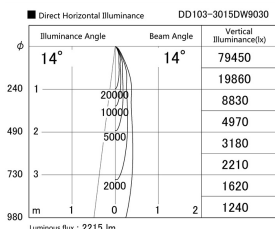

Item no. DD103-3015DW9030

Series Name: Versa R-G, Antiglare

Dark Mirror Reflector

Installation	Recessed mount
Type	
Fixture wattage	30.3W
Beam angle	14 deg.
Color Temp.	3000K
CRI	Ra>90
Luminous	2217 lm
Body	Die-cast aluminum alloy
Body finish	N/A
Trim finish	White
Reflector finish	Dark Mirror
IP Rate	IP20
Light source	COB module
Input Voltage	AC220~240V
Dimming Type	Non-Dimmable
Certificate	CE, CCC
Cut Hole	150mm