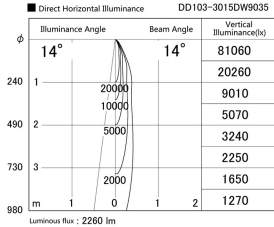

Item no. DD103-3015DW9035

Series Name: Versa R-G, Antiglare

Dark Mirror Reflector

Installation	Recessed mount
Type	Versa R-G, Antiglare
Fixture wattage	30.3W
Beam angle	14 deg.
Color Temp.	3500K
CRI	Ra>90
Luminous	2262 lm
Body	Die-cast aluminum alloy
Body finish	N/A
Trim finish	White
Reflector finish	Dark Mirror
IP Rate	IP20
Light source	COB module
Input Voltage	AC220~240V
Dimming Type	Non-Dimmable
Certificate	CE, CCC
Cut Hole	150mm