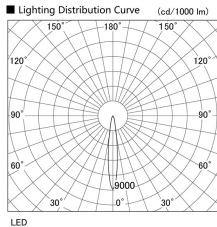

Item no. DD103-3015DW9035

Series Name: Versa R-G, Antiglare

Dark Mirror Reflector

Installation	Recessed mount
Type	Versa R-G, Antiglare
Fixture wattage	30.3W
Beam angle	14 deg.
Color Temp.	3500K
CRI	Ra>90
Luminous	2262 lm
Body	Die-cast aluminum alloy
Body finish	N/A
Trim finish	White
Reflector finish	Dark Mirror
IP Rate	IP20
Light source	COB module
Input Voltage	AC220~240V
Dimming Type	Non-Dimmable
Certificate	CE, CCC
Cut Hole	150mm