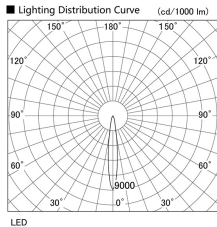

Item no. DD103-3015DW9040

Series Name: Versa R-G, Antiglare

Dark Mirror Reflector

Installation	Recessed mount
Type	Versa R-G, Antiglare
Fixture wattage	30.3W
Beam angle	14 deg.
Color Temp.	4000K
CRI	Ra>90
Luminous	2284 lm
Body	Die-cast aluminum alloy
Body finish	N/A
Trim finish	White
Reflector finish	Dark Mirror
IP Rate	IP20
Light source	COB module
Input Voltage	AC220~240V
Dimming Type	Non-Dimmable
Certificate	CE, CCC
Cut Hole	150mm