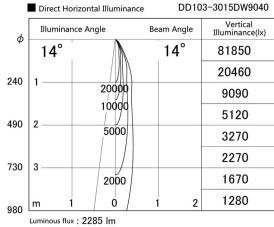

Item no. DD103-3015DW9040

Series Name: Versa R-G, Antiglare

Dark Mirror Reflector

Installation	Recessed mount
Type	Versa R-G, Antiglare
Fixture wattage	30.3W
Beam angle	14 deg.
Color Temp.	4000K
CRI	Ra>90
Luminous	2284 lm
Body	Die-cast aluminum alloy
Body finish	N/A
Trim finish	White
Reflector finish	Dark Mirror
IP Rate	IP20
Light source	COB module
Input Voltage	AC220~240V
Dimming Type	Non-Dimmable
Certificate	CE, CCC
Cut Hole	150mm