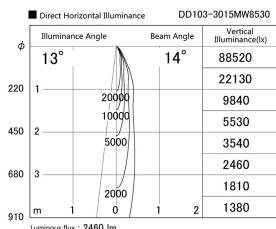

Item no. DD103-3015MW8530

Series Name: Versa R-G, Antiglare

Installation	Recessed mount
Type	Versa R-G, Antiglare
Fixture wattage	30.3W
Beam angle	14 deg.
Color Temp.	3000K
CRI	Ra>85
Luminous	2460 lm
Body	Die-cast aluminum alloy
Body finish	N/A
Trim finish	White
Reflector finish	Mirror
IP Rate	IP20
Light source	COB module
Input Voltage	AC220~240V
Dimming Type	Non-Dimmable
Certificate	CE, CCC
Cut Hole	150mm