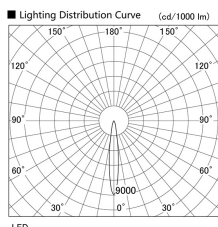

Item no. DD103-3015MW8530

Series Name: Versa R-G, Antiglare

Installation	Recessed mount
Type	Versa R-G, Antiglare
Fixture wattage	30.3W
Beam angle	14 deg.
Color Temp.	3000K
CRI	Ra>85
Luminous	2460 lm
Body	Die-cast aluminum alloy
Body finish	N/A
Trim finish	White
Reflector finish	Mirror
IP Rate	IP20
Light source	COB module
Input Voltage	AC220~240V
Dimming Type	Non-Dimmable
Certificate	CE, CCC
Cut Hole	150mm