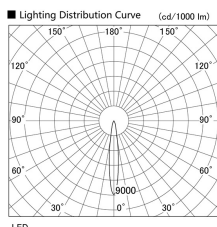

Item no. DD103-3015MW8530

Series Name: Versa R-G, Antiglare

Installation	Recessed mount
Type	
Fixture wattage	30.3W
Beam angle	14 deg.
Color Temp.	3000K
CRI	Ra>85
Luminous	2460 lm
Body	Die-cast aluminum alloy
Body finish	N/A
Trim finish	White
Reflector finish	Mirror
IP Rate	IP20
Light source	COB module
Input Voltage	AC220~240V
Dimming Type	Non-Dimmable
Certificate	CE, CCC
Cut Hole	150mm