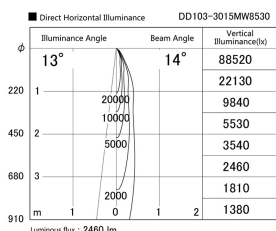

Item no. DD103-3015MW8530

Series Name: Versa R-G, Antiglare

Installation	Recessed mount
Type	
Fixture wattage	30.3W
Beam angle	14 deg.
Color Temp.	3000K
CRI	Ra>85
Luminous	2460 lm
Body	Die-cast aluminum alloy
Body finish	N/A
Trim finish	White
Reflector finish	Mirror
IP Rate	IP20
Light source	COB module
Input Voltage	AC220~240V
Dimming Type	Non-Dimmable
Certificate	CE, CCC
Cut Hole	150mm