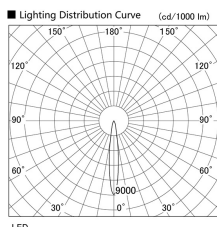

Item no. DD103-3015MW8535

Series Name: Versa R-G, Antiglare

Installation	Recessed mount
Type	
Fixture wattage	30.3W
Beam angle	14 deg.
Color Temp.	3500K
CRI	Ra>85
Luminous	2510 lm
Body	Die-cast aluminum alloy
Body finish	N/A
Trim finish	White
Reflector finish	Mirror
IP Rate	IP20
Light source	COB module
Input Voltage	AC220~240V
Dimming Type	Non-Dimmable
Certificate	CE, CCC
Cut Hole	150mm