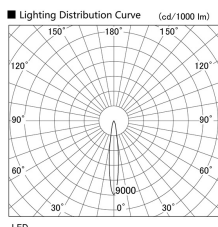

Item no. DD103-3015MW8535

Series Name: Versa R-G, Antiglare

Installation	Recessed mount
Type	Versa R-G, Antiglare
Fixture wattage	30.3W
Beam angle	14 deg.
Color Temp.	3500K
CRI	Ra>85
Luminous	2510 lm
Body	Die-cast aluminum alloy
Body finish	N/A
Trim finish	White
Reflector finish	Mirror
IP Rate	IP20
Light source	COB module
Input Voltage	AC220~240V
Dimming Type	Non-Dimmable
Certificate	CE, CCC
Cut Hole	150mm