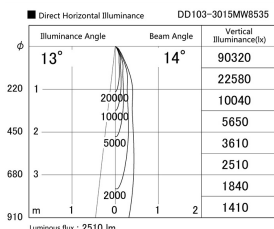

Item no. DD103-3015MW8535

Series Name: Versa R-G, Antiglare

Installation	Recessed mount
Type	
Fixture wattage	30.3W
Beam angle	14 deg.
Color Temp.	3500K
CRI	Ra>85
Luminous	2510 lm
Body	Die-cast aluminum alloy
Body finish	N/A
Trim finish	White
Reflector finish	Mirror
IP Rate	IP20
Light source	COB module
Input Voltage	AC220~240V
Dimming Type	Non-Dimmable
Certificate	CE, CCC
Cut Hole	150mm