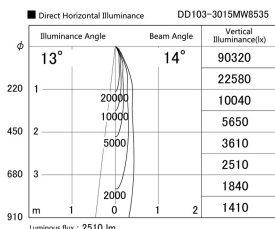

Item no. DD103-3015MW8535

Series Name: Versa R-G, Antiglare

Installation	Recessed mount
Type	Versa R-G, Antiglare
Fixture wattage	30.3W
Beam angle	14 deg.
Color Temp.	3500K
CRI	Ra>85
Luminous	2510 lm
Body	Die-cast aluminum alloy
Body finish	N/A
Trim finish	White
Reflector finish	Mirror
IP Rate	IP20
Light source	COB module
Input Voltage	AC220~240V
Dimming Type	Non-Dimmable
Certificate	CE, CCC
Cut Hole	150mm