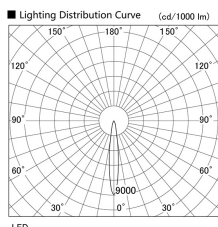

Item no. DD103-3015MW8540

Series Name: Versa R-G, Antiglare

Direct Horizontal Illuminance DD103-3015MW8540		
Illuminance Angle	Beam Angle	Vertical Illuminance(cd)
13°	14°	91190
		22800
		10130
		5700
		3650
		2530
		1860
		1420

Luminous flux : 2535 lm

Installation	Recessed mount
Type	
Fixture wattage	30.3W
Beam angle	14 deg.
Color Temp.	4000K
CRI	Ra>85
Luminous	2534 lm
Body	Die-cast aluminum alloy
Body finish	N/A
Trim finish	White
Reflector finish	Mirror
IP Rate	IP20
Light source	COB module
Input Voltage	AC220~240V
Dimming Type	Non-Dimmable
Certificate	CE, CCC
Cut Hole	150mm