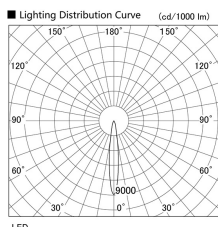

Item no. DD103-3015MW8540

Series Name: Versa R-G, Antiglare

φ	Beam Angle	Vertical Illuminance (lx)
1	13°	91190
220	14°	22800
450		10130
		5700
680		3650
910		2530
		1860
		1420

Luminous flux : 2535 lm

Installation	Recessed mount
Type	
Fixture wattage	30.3W
Beam angle	14 deg.
Color Temp.	4000K
CRI	Ra>85
Luminous	2534 lm
Body	Die-cast aluminum alloy
Body finish	N/A
Trim finish	White
Reflector finish	Mirror
IP Rate	IP20
Light source	COB module
Input Voltage	AC220~240V
Dimming Type	Non-Dimmable
Certificate	CE, CCC
Cut Hole	150mm