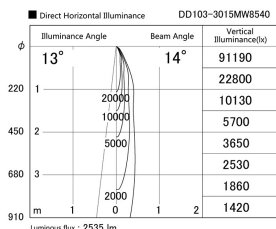

Item no. DD103-3015MW8540

Series Name: Versa R-G, Antiglare

Installation	Recessed mount
Type	Versa R-G, Antiglare
Fixture wattage	30.3W
Beam angle	14 deg.
Color Temp.	4000K
CRI	Ra>85
Luminous	2534 lm
Body	Die-cast aluminum alloy
Body finish	N/A
Trim finish	White
Reflector finish	Mirror
IP Rate	IP20
Light source	COB module
Input Voltage	AC220~240V
Dimming Type	Non-Dimmable
Certificate	CE, CCC
Cut Hole	150mm