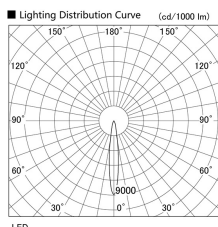

Item no. DD103-3015MW8540

Series Name: Versa R-G, Antiglare

Installation	Recessed mount
Type	Versa R-G, Antiglare
Fixture wattage	30.3W
Beam angle	14 deg.
Color Temp.	4000K
CRI	Ra>85
Luminous	2534 lm
Body	Die-cast aluminum alloy
Body finish	N/A
Trim finish	White
Reflector finish	Mirror
IP Rate	IP20
Light source	COB module
Input Voltage	AC220~240V
Dimming Type	Non-Dimmable
Certificate	CE, CCC
Cut Hole	150mm