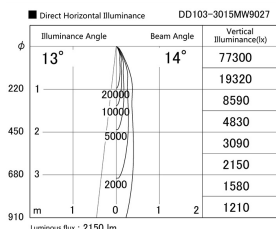

Item no. DD103-3015MW9027

Series Name: Versa R-G, Antiglare

Installation	Recessed mount
Type	
Fixture wattage	30.3W
Beam angle	14 deg.
Color Temp.	2700K
CRI	Ra>90
Luminous	2148 lm
Body	Die-cast aluminum alloy
Body finish	N/A
Trim finish	White
Reflector finish	Mirror
IP Rate	IP20
Light source	COB module
Input Voltage	AC220~240V
Dimming Type	Non-Dimmable
Certificate	CE, CCC
Cut Hole	150mm