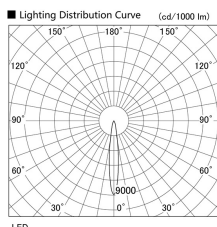

Item no. DD103-3015MW9027

Series Name: Versa R-G, Antiglare

Installation	Recessed mount
Type	
Fixture wattage	30.3W
Beam angle	14 deg.
Color Temp.	2700K
CRI	Ra>90
Luminous	2148 lm
Body	Die-cast aluminum alloy
Body finish	N/A
Trim finish	White
Reflector finish	Mirror
IP Rate	IP20
Light source	COB module
Input Voltage	AC220~240V
Dimming Type	Non-Dimmable
Certificate	CE, CCC
Cut Hole	150mm