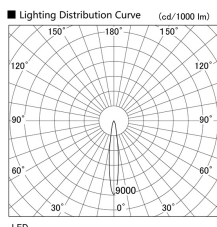

Item no. DD103-3015MW9030

Series Name: Versa R-G, Antiglare

Installation	Recessed mount
Type	Versa R-G, Antiglare
Fixture wattage	30.3W
Beam angle	14 deg.
Color Temp.	3000K
CRI	Ra>90
Luminous	2237 lm
Body	Die-cast aluminum alloy
Body finish	N/A
Trim finish	White
Reflector finish	Mirror
IP Rate	IP20
Light source	COB module
Input Voltage	AC220~240V
Dimming Type	Non-Dimmable
Certificate	CE, CCC
Cut Hole	150mm