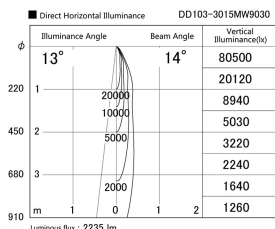

Item no. DD103-3015MW9030

Series Name: Versa R-G, Antiglare

Installation	Recessed mount
Type	Versa R-G, Antiglare
Fixture wattage	30.3W
Beam angle	14 deg.
Color Temp.	3000K
CRI	Ra>90
Luminous	2237 lm
Body	Die-cast aluminum alloy
Body finish	N/A
Trim finish	White
Reflector finish	Mirror
IP Rate	IP20
Light source	COB module
Input Voltage	AC220~240V
Dimming Type	Non-Dimmable
Certificate	CE, CCC
Cut Hole	150mm