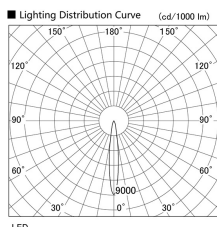

Item no. DD103-3015MW9030

Series Name: Versa R-G, Antiglare

Installation	Recessed mount
Type	
Fixture wattage	30.3W
Beam angle	14 deg.
Color Temp.	3000K
CRI	Ra>90
Luminous	2237 lm
Body	Die-cast aluminum alloy
Body finish	N/A
Trim finish	White
Reflector finish	Mirror
IP Rate	IP20
Light source	COB module
Input Voltage	AC220~240V
Dimming Type	Non-Dimmable
Certificate	CE, CCC
Cut Hole	150mm