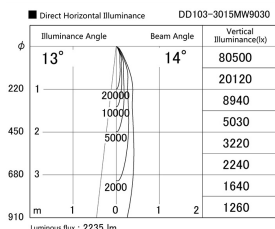

Item no. DD103-3015MW9030

Series Name: Versa R-G, Antiglare

Installation	Recessed mount
Type	
Fixture wattage	30.3W
Beam angle	14 deg.
Color Temp.	3000K
CRI	Ra>90
Luminous	2237 lm
Body	Die-cast aluminum alloy
Body finish	N/A
Trim finish	White
Reflector finish	Mirror
IP Rate	IP20
Light source	COB module
Input Voltage	AC220~240V
Dimming Type	Non-Dimmable
Certificate	CE, CCC
Cut Hole	150mm