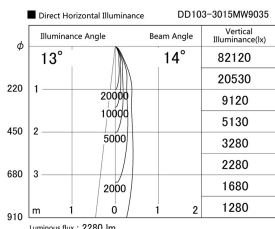

Item no. DD103-3015MW9035

Series Name: Versa R-G, Antiglare

Installation	Recessed mount
Type	Versa R-G, Antiglare
Fixture wattage	30.3W
Beam angle	14 deg.
Color Temp.	3500K
CRI	Ra>90
Luminous	2282 lm
Body	Die-cast aluminum alloy
Body finish	N/A
Trim finish	White
Reflector finish	Mirror
IP Rate	IP20
Light source	COB module
Input Voltage	AC220~240V
Dimming Type	Non-Dimmable
Certificate	CE, CCC
Cut Hole	150mm