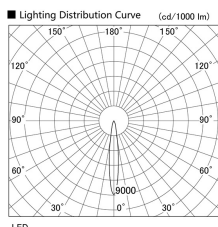

Item no. DD103-3015MW9035

Series Name: Versa R-G, Antiglare

Installation	Recessed mount
Type	Versa R-G, Antiglare
Fixture wattage	30.3W
Beam angle	14 deg.
Color Temp.	3500K
CRI	Ra>90
Luminous	2282 lm
Body	Die-cast aluminum alloy
Body finish	N/A
Trim finish	White
Reflector finish	Mirror
IP Rate	IP20
Light source	COB module
Input Voltage	AC220~240V
Dimming Type	Non-Dimmable
Certificate	CE, CCC
Cut Hole	150mm