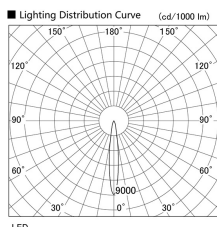

Item no. DD103-3015MW9040

Series Name: Versa R-G, Antiglare

Installation	Recessed mount
Type	Versa R-G, Antiglare
Fixture wattage	30.3W
Beam angle	14 deg.
Color Temp.	4000K
CRI	Ra>90
Luminous	2304 lm
Body	Die-cast aluminum alloy
Body finish	N/A
Trim finish	White
Reflector finish	Mirror
IP Rate	IP20
Light source	COB module
Input Voltage	AC220~240V
Dimming Type	Non-Dimmable
Certificate	CE, CCC
Cut Hole	150mm