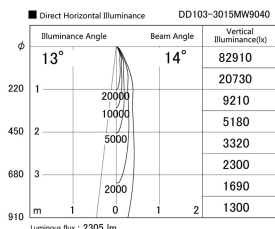

Item no. DD103-3015MW9040

Series Name: Versa R-G, Antiglare

Installation	Recessed mount
Type	Versa R-G, Antiglare
Fixture wattage	30.3W
Beam angle	14 deg.
Color Temp.	4000K
CRI	Ra>90
Luminous	2304 lm
Body	Die-cast aluminum alloy
Body finish	N/A
Trim finish	White
Reflector finish	Mirror
IP Rate	IP20
Light source	COB module
Input Voltage	AC220~240V
Dimming Type	Non-Dimmable
Certificate	CE, CCC
Cut Hole	150mm