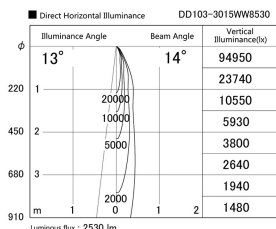

Item no. DD103-3015WW8530

Series Name: Versa R-G, Antiglare

White Reflector

Installation	Recessed mount
Type	Versa R-G, Antiglare
Fixture wattage	30.3W
Beam angle	14 deg.
Color Temp.	3000K
CRI	Ra>85
Luminous	2528 lm
Body	Die-cast aluminum alloy
Body finish	N/A
Trim finish	White
Reflector finish	White
IP Rate	IP20
Light source	COB module
Input Voltage	AC220~240V
Dimming Type	Non-Dimmable
Certificate	CE, CCC
Cut Hole	150mm