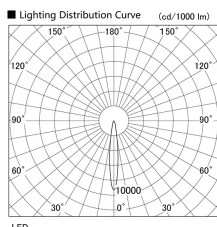

Item no. DD103-3015WW8530

Series Name: Versa R-G, Antiglare

White Reflector

Installation	Recessed mount
Type	Versa R-G, Antiglare
Fixture wattage	30.3W
Beam angle	14 deg.
Color Temp.	3000K
CRI	Ra>85
Luminous	2528 lm
Body	Die-cast aluminum alloy
Body finish	N/A
Trim finish	White
Reflector finish	White
IP Rate	IP20
Light source	COB module
Input Voltage	AC220~240V
Dimming Type	Non-Dimmable
Certificate	CE, CCC
Cut Hole	150mm