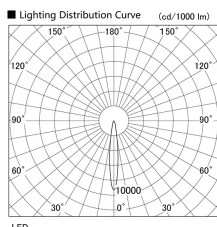

Item no. DD103-3015WW8535

Series Name: Versa R-G, Antiglare

White Reflector

Installation	Recessed mount
Type	
Fixture wattage	30.3W
Beam angle	14 deg.
Color Temp.	3500K
CRI	Ra>85
Luminous	2579 lm
Body	Die-cast aluminum alloy
Body finish	N/A
Trim finish	White
Reflector finish	White
IP Rate	IP20
Light source	COB module
Input Voltage	AC220~240V
Dimming Type	Non-Dimmable
Certificate	CE, CCC
Cut Hole	150mm