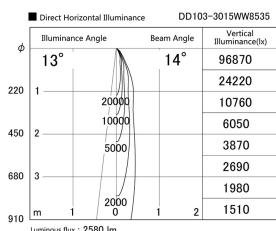

Item no. DD103-3015WW8535

Series Name: Versa R-G, Antiglare

White Reflector

Installation	Recessed mount
Type	
Fixture wattage	30.3W
Beam angle	14 deg.
Color Temp.	3500K
CRI	Ra>85
Luminous	2579 lm
Body	Die-cast aluminum alloy
Body finish	N/A
Trim finish	White
Reflector finish	White
IP Rate	IP20
Light source	COB module
Input Voltage	AC220~240V
Dimming Type	Non-Dimmable
Certificate	CE, CCC
Cut Hole	150mm