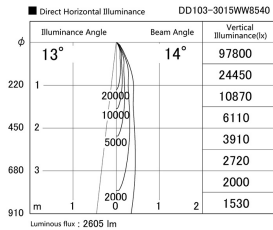

Item no. DD103-3015WW8540

Series Name: Versa R-G, Antiglare

White Reflector

|                  |                         |
|------------------|-------------------------|
| Installation     | Recessed mount          |
| Type             | Versa R-G, Antiglare    |
| Fixture wattage  | 30.3W                   |
| Beam angle       | 14 deg.                 |
| Color Temp.      | 4000K                   |
| CRI              | Ra>85                   |
| Luminous         | 2604 lm                 |
| Body             | Die-cast aluminum alloy |
| Body finish      | N/A                     |
| Trim finish      | White                   |
| Reflector finish | White                   |
| IP Rate          | IP20                    |
| Light source     | COB module              |
| Input Voltage    | AC220~240V              |
| Dimming Type     | Non-Dimmable            |
| Certificate      | CE, CCC                 |
| Cut Hole         | 150mm                   |