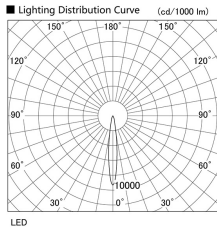

Item no. DD103-3015WW8540

Series Name: Versa R-G, Antiglare

White Reflector

|                  |                         |
|------------------|-------------------------|
| Installation     | Recessed mount          |
| Type             | Versa R-G, Antiglare    |
| Fixture wattage  | 30.3W                   |
| Beam angle       | 14 deg.                 |
| Color Temp.      | 4000K                   |
| CRI              | Ra>85                   |
| Luminous         | 2604 lm                 |
| Body             | Die-cast aluminum alloy |
| Body finish      | N/A                     |
| Trim finish      | White                   |
| Reflector finish | White                   |
| IP Rate          | IP20                    |
| Light source     | COB module              |
| Input Voltage    | AC220~240V              |
| Dimming Type     | Non-Dimmable            |
| Certificate      | CE, CCC                 |
| Cut Hole         | 150mm                   |