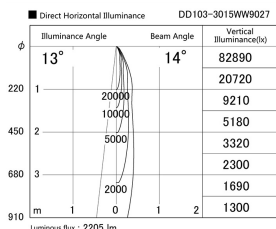

Item no. DD103-3015WW9027

Series Name: Versa R-G, Antiglare

White Reflector

Installation	Recessed mount
Type	
Fixture wattage	30.3W
Beam angle	14 deg.
Color Temp.	2700K
CRI	Ra>90
Luminous	2207 lm
Body	Die-cast aluminum alloy
Body finish	N/A
Trim finish	White
Reflector finish	White
IP Rate	IP20
Light source	COB module
Input Voltage	AC220~240V
Dimming Type	Non-Dimmable
Certificate	CE, CCC
Cut Hole	150mm