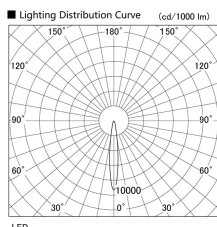

Item no. DD103-3015WW9027

Series Name: Versa R-G, Antiglare

White Reflector

Installation	Recessed mount
Type	
Fixture wattage	30.3W
Beam angle	14 deg.
Color Temp.	2700K
CRI	Ra>90
Luminous	2207 lm
Body	Die-cast aluminum alloy
Body finish	N/A
Trim finish	White
Reflector finish	White
IP Rate	IP20
Light source	COB module
Input Voltage	AC220~240V
Dimming Type	Non-Dimmable
Certificate	CE, CCC
Cut Hole	150mm