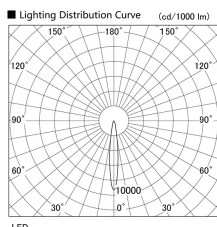

Item no. DD103-3015WW9030

Series Name: Versa R-G, Antiglare

White Reflector

|                  |                         |
|------------------|-------------------------|
| Installation     | Recessed mount          |
| Type             | Versa R-G, Antiglare    |
| Fixture wattage  | 30.3W                   |
| Beam angle       | 14 deg.                 |
| Color Temp.      | 3000K                   |
| CRI              | Ra>90                   |
| Luminous         | 2299 lm                 |
| Body             | Die-cast aluminum alloy |
| Body finish      | N/A                     |
| Trim finish      | White                   |
| Reflector finish | White                   |
| IP Rate          | IP20                    |
| Light source     | COB module              |
| Input Voltage    | AC220~240V              |
| Dimming Type     | Non-Dimmable            |
| Certificate      | CE, CCC                 |
| Cut Hole         | 150mm                   |