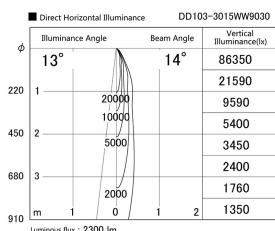

Item no. DD103-3015WW9030

Series Name: Versa R-G, Antiglare

White Reflector

|                  |                         |
|------------------|-------------------------|
| Installation     | Recessed mount          |
| Type             | Versa R-G, Antiglare    |
| Fixture wattage  | 30.3W                   |
| Beam angle       | 14 deg.                 |
| Color Temp.      | 3000K                   |
| CRI              | Ra>90                   |
| Luminous         | 2299 lm                 |
| Body             | Die-cast aluminum alloy |
| Body finish      | N/A                     |
| Trim finish      | White                   |
| Reflector finish | White                   |
| IP Rate          | IP20                    |
| Light source     | COB module              |
| Input Voltage    | AC220~240V              |
| Dimming Type     | Non-Dimmable            |
| Certificate      | CE, CCC                 |
| Cut Hole         | 150mm                   |