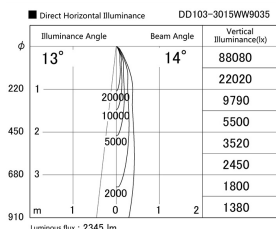

Item no. DD103-3015WW9035

Series Name: Versa R-G, Antiglare

White Reflector

Installation	Recessed mount
Type	
Fixture wattage	30.3W
Beam angle	14 deg.
Color Temp.	3500K
CRI	Ra>90
Luminous	2345 lm
Body	Die-cast aluminum alloy
Body finish	N/A
Trim finish	White
Reflector finish	White
IP Rate	IP20
Light source	COB module
Input Voltage	AC220~240V
Dimming Type	Non-Dimmable
Certificate	CE, CCC
Cut Hole	150mm