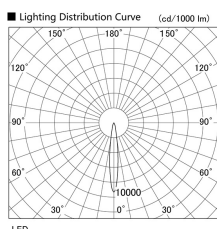

Item no. DD103-3015WW9035

Series Name: Versa R-G, Antiglare

White Reflector

Installation	Recessed mount
Type	
Fixture wattage	30.3W
Beam angle	14 deg.
Color Temp.	3500K
CRI	Ra>90
Luminous	2345 lm
Body	Die-cast aluminum alloy
Body finish	N/A
Trim finish	White
Reflector finish	White
IP Rate	IP20
Light source	COB module
Input Voltage	AC220~240V
Dimming Type	Non-Dimmable
Certificate	CE, CCC
Cut Hole	150mm