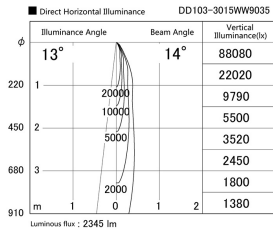

Item no. DD103-3015WW9035

Series Name: Versa R-G, Antiglare

White Reflector

Installation	Recessed mount
Type	Versa R-G, Antiglare
Fixture wattage	30.3W
Beam angle	14 deg.
Color Temp.	3500K
CRI	Ra>90
Luminous	2345 lm
Body	Die-cast aluminum alloy
Body finish	N/A
Trim finish	White
Reflector finish	White
IP Rate	IP20
Light source	COB module
Input Voltage	AC220~240V
Dimming Type	Non-Dimmable
Certificate	CE, CCC
Cut Hole	150mm