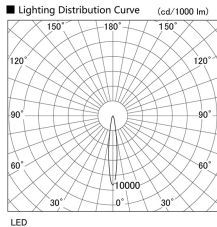

Item no. DD103-3015WW9035

Series Name: Versa R-G, Antiglare

White Reflector

Installation	Recessed mount
Type	Versa R-G, Antiglare
Fixture wattage	30.3W
Beam angle	14 deg.
Color Temp.	3500K
CRI	Ra>90
Luminous	2345 lm
Body	Die-cast aluminum alloy
Body finish	N/A
Trim finish	White
Reflector finish	White
IP Rate	IP20
Light source	COB module
Input Voltage	AC220~240V
Dimming Type	Non-Dimmable
Certificate	CE, CCC
Cut Hole	150mm