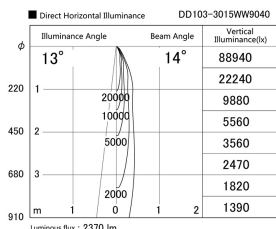

Item no. DD103-3015WW9040

Series Name: Versa R-G, Antiglare

White Reflector

Installation	Recessed mount
Type	
Fixture wattage	30.3W
Beam angle	14 deg.
Color Temp.	4000K
CRI	Ra>90
Luminous	2368 lm
Body	Die-cast aluminum alloy
Body finish	N/A
Trim finish	White
Reflector finish	White
IP Rate	IP20
Light source	COB module
Input Voltage	AC220~240V
Dimming Type	Non-Dimmable
Certificate	CE, CCC
Cut Hole	150mm