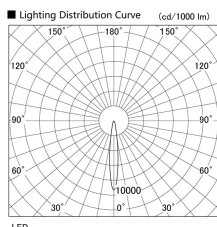

Item no. DD103-3015WW9040

Series Name: Versa R-G, Antiglare

White Reflector

Installation	Recessed mount
Type	
Fixture wattage	30.3W
Beam angle	14 deg.
Color Temp.	4000K
CRI	Ra>90
Luminous	2368 lm
Body	Die-cast aluminum alloy
Body finish	N/A
Trim finish	White
Reflector finish	White
IP Rate	IP20
Light source	COB module
Input Voltage	AC220~240V
Dimming Type	Non-Dimmable
Certificate	CE, CCC
Cut Hole	150mm