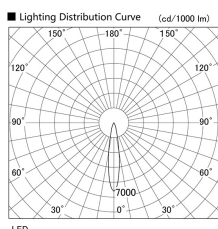

Item no. DD103-3020DW8527

Series Name: Versa R-G, Antiglare

Dark Mirror Reflector

Installation	Recessed mount
Type	Versa R-G, Antiglare
Fixture wattage	30.3W
Beam angle	18 deg.
Color Temp.	2700K
CRI	Ra>85
Luminous	2358 lm
Body	Die-cast aluminum alloy
Body finish	N/A
Trim finish	White
Reflector finish	Dark Mirror
IP Rate	IP20
Light source	COB module
Input Voltage	AC220~240V
Dimming Type	Non-Dimmable
Certificate	CE, CCC
Cut Hole	150mm