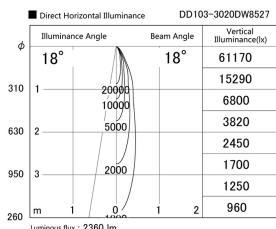

Item no. DD103-3020DW8527

Series Name: Versa R-G, Antiglare

Dark Mirror Reflector

Installation	Recessed mount
Type	Versa R-G, Antiglare
Fixture wattage	30.3W
Beam angle	18 deg.
Color Temp.	2700K
CRI	Ra>85
Luminous	2358 lm
Body	Die-cast aluminum alloy
Body finish	N/A
Trim finish	White
Reflector finish	Dark Mirror
IP Rate	IP20
Light source	COB module
Input Voltage	AC220~240V
Dimming Type	Non-Dimmable
Certificate	CE, CCC
Cut Hole	150mm