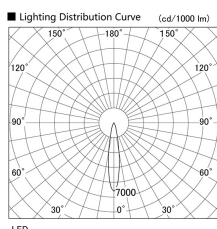

Item no. DD103-3020DW8527

Series Name: Versa R-G, Antiglare

Dark Mirror Reflector

Installation	Recessed mount
Type	
Fixture wattage	30.3W
Beam angle	18 deg.
Color Temp.	2700K
CRI	Ra>85
Luminous	2358 lm
Body	Die-cast aluminum alloy
Body finish	N/A
Trim finish	White
Reflector finish	Dark Mirror
IP Rate	IP20
Light source	COB module
Input Voltage	AC220~240V
Dimming Type	Non-Dimmable
Certificate	CE, CCC
Cut Hole	150mm