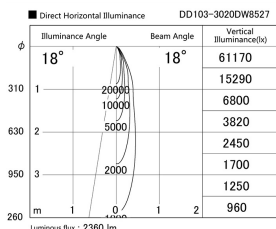

Item no. DD103-3020DW8527

Series Name: Versa R-G, Antiglare

Dark Mirror Reflector

Installation	Recessed mount
Type	
Fixture wattage	30.3W
Beam angle	18 deg.
Color Temp.	2700K
CRI	Ra>85
Luminous	2358 lm
Body	Die-cast aluminum alloy
Body finish	N/A
Trim finish	White
Reflector finish	Dark Mirror
IP Rate	IP20
Light source	COB module
Input Voltage	AC220~240V
Dimming Type	Non-Dimmable
Certificate	CE, CCC
Cut Hole	150mm