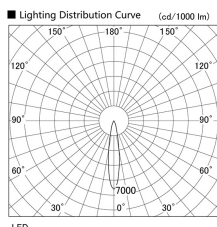

Item no. DD103-3020DW8530

Series Name: Versa R-G, Antiglare

Dark Mirror Reflector

Installation	Recessed mount
Type	Versa R-G, Antiglare
Fixture wattage	30.3W
Beam angle	18 deg.
Color Temp.	3000K
CRI	Ra>85
Luminous	2456 lm
Body	Die-cast aluminum alloy
Body finish	N/A
Trim finish	White
Reflector finish	Dark Mirror
IP Rate	IP20
Light source	COB module
Input Voltage	AC220~240V
Dimming Type	Non-Dimmable
Certificate	CE, CCC
Cut Hole	150mm