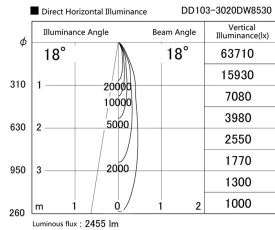

Item no. DD103-3020DW8530

Series Name: Versa R-G, Antiglare

Dark Mirror Reflector

Installation	Recessed mount
Type	
Fixture wattage	30.3W
Beam angle	18 deg.
Color Temp.	3000K
CRI	Ra>85
Luminous	2456 lm
Body	Die-cast aluminum alloy
Body finish	N/A
Trim finish	White
Reflector finish	Dark Mirror
IP Rate	IP20
Light source	COB module
Input Voltage	AC220~240V
Dimming Type	Non-Dimmable
Certificate	CE, CCC
Cut Hole	150mm