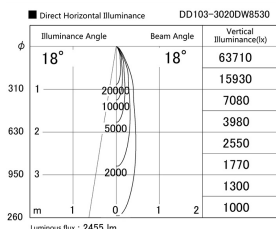

Item no. DD103-3020DW8530

Series Name: Versa R-G, Antiglare

Dark Mirror Reflector

Installation	Recessed mount
Type	Versa R-G, Antiglare
Fixture wattage	30.3W
Beam angle	18 deg.
Color Temp.	3000K
CRI	Ra>85
Luminous	2456 lm
Body	Die-cast aluminum alloy
Body finish	N/A
Trim finish	White
Reflector finish	Dark Mirror
IP Rate	IP20
Light source	COB module
Input Voltage	AC220~240V
Dimming Type	Non-Dimmable
Certificate	CE, CCC
Cut Hole	150mm