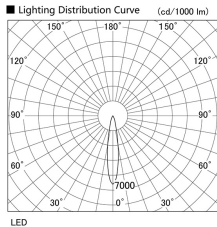

Item no. DD103-3020DW8530

Series Name: Versa R-G, Antiglare

Dark Mirror Reflector

Installation	Recessed mount
Type	
Fixture wattage	30.3W
Beam angle	18 deg.
Color Temp.	3000K
CRI	Ra>85
Luminous	2456 lm
Body	Die-cast aluminum alloy
Body finish	N/A
Trim finish	White
Reflector finish	Dark Mirror
IP Rate	IP20
Light source	COB module
Input Voltage	AC220~240V
Dimming Type	Non-Dimmable
Certificate	CE, CCC
Cut Hole	150mm