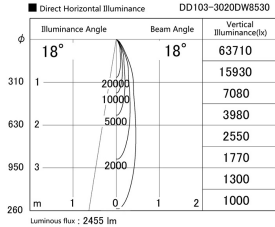

Item no. DD103-3020DW8530

Series Name: Versa R-G, Antiglare

Dark Mirror Reflector

Installation	Recessed mount
Type	
Fixture wattage	30.3W
Beam angle	18 deg.
Color Temp.	3000K
CRI	Ra>85
Luminous	2456 lm
Body	Die-cast aluminum alloy
Body finish	N/A
Trim finish	White
Reflector finish	Dark Mirror
IP Rate	IP20
Light source	COB module
Input Voltage	AC220~240V
Dimming Type	Non-Dimmable
Certificate	CE, CCC
Cut Hole	150mm