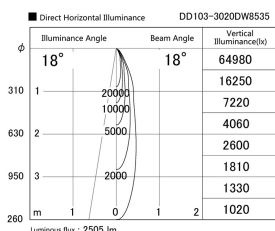

Item no. DD103-3020DW8535

Series Name: Versa R-G, Antiglare

Dark Mirror Reflector

Installation	Recessed mount
Type	Versa R-G, Antiglare
Fixture wattage	30.3W
Beam angle	18 deg.
Color Temp.	3500K
CRI	Ra>85
Luminous	2505 lm
Body	Die-cast aluminum alloy
Body finish	N/A
Trim finish	White
Reflector finish	Dark Mirror
IP Rate	IP20
Light source	COB module
Input Voltage	AC220~240V
Dimming Type	Non-Dimmable
Certificate	CE, CCC
Cut Hole	150mm