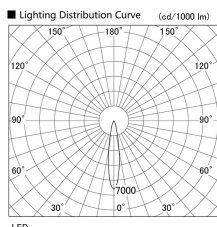

Item no. DD103-3020DW8535

Series Name: Versa R-G, Antiglare

Dark Mirror Reflector

Installation	Recessed mount
Type	
Fixture wattage	30.3W
Beam angle	18 deg.
Color Temp.	3500K
CRI	Ra>85
Luminous	2505 lm
Body	Die-cast aluminum alloy
Body finish	N/A
Trim finish	White
Reflector finish	Dark Mirror
IP Rate	IP20
Light source	COB module
Input Voltage	AC220~240V
Dimming Type	Non-Dimmable
Certificate	CE, CCC
Cut Hole	150mm