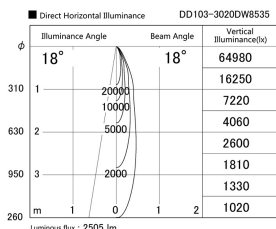

Item no. DD103-3020DW8535

Series Name: Versa R-G, Antiglare

Dark Mirror Reflector

Installation	Recessed mount
Type	
Fixture wattage	30.3W
Beam angle	18 deg.
Color Temp.	3500K
CRI	Ra>85
Luminous	2505 lm
Body	Die-cast aluminum alloy
Body finish	N/A
Trim finish	White
Reflector finish	Dark Mirror
IP Rate	IP20
Light source	COB module
Input Voltage	AC220~240V
Dimming Type	Non-Dimmable
Certificate	CE, CCC
Cut Hole	150mm