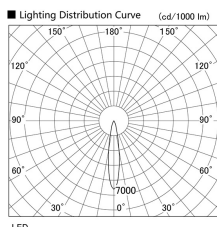

Item no. DD103-3020DW8535

Series Name: Versa R-G, Antiglare

Dark Mirror Reflector

Installation	Recessed mount
Type	Versa R-G, Antiglare
Fixture wattage	30.3W
Beam angle	18 deg.
Color Temp.	3500K
CRI	Ra>85
Luminous	2505 lm
Body	Die-cast aluminum alloy
Body finish	N/A
Trim finish	White
Reflector finish	Dark Mirror
IP Rate	IP20
Light source	COB module
Input Voltage	AC220~240V
Dimming Type	Non-Dimmable
Certificate	CE, CCC
Cut Hole	150mm