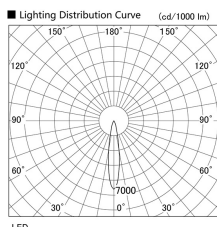

Item no. DD103-3020DW8540

Series Name: Versa R-G, Antiglare

Dark Mirror Reflector

Direct Horizontal Illuminance DD103-3020DW8540		
Illuminance Angle	Beam Angle	Vertical Illuminance(cd)
18°	18°	65630
		16410
		7290
		4100
		2630
		1820
		1340
		1030

Luminous flux : 2530 lm

Installation	Recessed mount
Type	
Fixture wattage	30.3W
Beam angle	18 deg.
Color Temp.	4000K
CRI	Ra>85
Luminous	2530 lm
Body	Die-cast aluminum alloy
Body finish	N/A
Trim finish	White
Reflector finish	Dark Mirror
IP Rate	IP20
Light source	COB module
Input Voltage	AC220~240V
Dimming Type	Non-Dimmable
Certificate	CE, CCC
Cut Hole	150mm