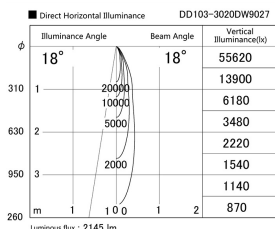

Item no. DD103-3020DW9027

Series Name: Versa R-G, Antiglare

Dark Mirror Reflector

Installation	Recessed mount
Type	Versa R-G, Antiglare
Fixture wattage	30.3W
Beam angle	18 deg.
Color Temp.	2700K
CRI	Ra>90
Luminous	2144 lm
Body	Die-cast aluminum alloy
Body finish	N/A
Trim finish	White
Reflector finish	Dark Mirror
IP Rate	IP20
Light source	COB module
Input Voltage	AC220~240V
Dimming Type	Non-Dimmable
Certificate	CE, CCC
Cut Hole	150mm