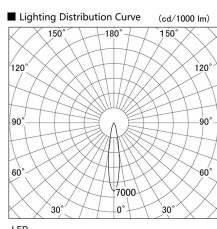

Item no. DD103-3020DW9027

Series Name: Versa R-G, Antiglare

Dark Mirror Reflector

Installation	Recessed mount
Type	Versa R-G, Antiglare
Fixture wattage	30.3W
Beam angle	18 deg.
Color Temp.	2700K
CRI	Ra>90
Luminous	2144 lm
Body	Die-cast aluminum alloy
Body finish	N/A
Trim finish	White
Reflector finish	Dark Mirror
IP Rate	IP20
Light source	COB module
Input Voltage	AC220~240V
Dimming Type	Non-Dimmable
Certificate	CE, CCC
Cut Hole	150mm