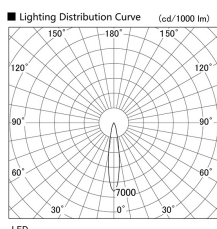

Item no. DD103-3020DW9030

Series Name: Versa R-G, Antiglare

Dark Mirror Reflector

Installation	Recessed mount
Type	Versa R-G, Antiglare
Fixture wattage	30.3W
Beam angle	18 deg.
Color Temp.	3000K
CRI	Ra>90
Luminous	2233 lm
Body	Die-cast aluminum alloy
Body finish	N/A
Trim finish	White
Reflector finish	Dark Mirror
IP Rate	IP20
Light source	COB module
Input Voltage	AC220~240V
Dimming Type	Non-Dimmable
Certificate	CE, CCC
Cut Hole	150mm