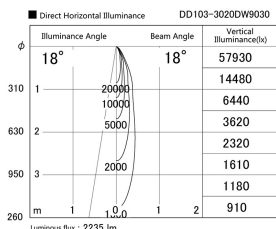

Item no. DD103-3020DW9030

Series Name: Versa R-G, Antiglare

Dark Mirror Reflector

Installation	Recessed mount
Type	Versa R-G, Antiglare
Fixture wattage	30.3W
Beam angle	18 deg.
Color Temp.	3000K
CRI	Ra>90
Luminous	2233 lm
Body	Die-cast aluminum alloy
Body finish	N/A
Trim finish	White
Reflector finish	Dark Mirror
IP Rate	IP20
Light source	COB module
Input Voltage	AC220~240V
Dimming Type	Non-Dimmable
Certificate	CE, CCC
Cut Hole	150mm