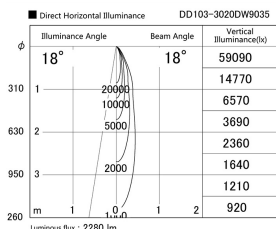

Item no. DD103-3020DW9035

Series Name: Versa R-G, Antiglare

Dark Mirror Reflector

Installation	Recessed mount
Type	
Fixture wattage	30.3W
Beam angle	18 deg.
Color Temp.	3500K
CRI	Ra>90
Luminous	2278 lm
Body	Die-cast aluminum alloy
Body finish	N/A
Trim finish	White
Reflector finish	Dark Mirror
IP Rate	IP20
Light source	COB module
Input Voltage	AC220~240V
Dimming Type	Non-Dimmable
Certificate	CE, CCC
Cut Hole	150mm