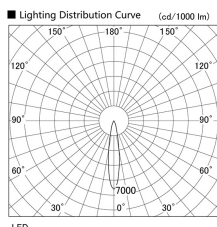

Item no. DD103-3020DW9035

Series Name: Versa R-G, Antiglare

Dark Mirror Reflector

Installation	Recessed mount
Type	Versa R-G, Antiglare
Fixture wattage	30.3W
Beam angle	18 deg.
Color Temp.	3500K
CRI	Ra>90
Luminous	2278 lm
Body	Die-cast aluminum alloy
Body finish	N/A
Trim finish	White
Reflector finish	Dark Mirror
IP Rate	IP20
Light source	COB module
Input Voltage	AC220~240V
Dimming Type	Non-Dimmable
Certificate	CE, CCC
Cut Hole	150mm