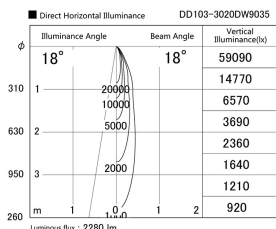

Item no. DD103-3020DW9035

Series Name: Versa R-G, Antiglare

Dark Mirror Reflector

Installation	Recessed mount
Type	Versa R-G, Antiglare
Fixture wattage	30.3W
Beam angle	18 deg.
Color Temp.	3500K
CRI	Ra>90
Luminous	2278 lm
Body	Die-cast aluminum alloy
Body finish	N/A
Trim finish	White
Reflector finish	Dark Mirror
IP Rate	IP20
Light source	COB module
Input Voltage	AC220~240V
Dimming Type	Non-Dimmable
Certificate	CE, CCC
Cut Hole	150mm