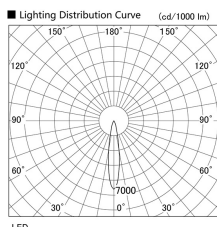

Item no. DD103-3020DW9035

Series Name: Versa R-G, Antiglare

Dark Mirror Reflector

Installation	Recessed mount
Type	
Fixture wattage	30.3W
Beam angle	18 deg.
Color Temp.	3500K
CRI	Ra>90
Luminous	2278 lm
Body	Die-cast aluminum alloy
Body finish	N/A
Trim finish	White
Reflector finish	Dark Mirror
IP Rate	IP20
Light source	COB module
Input Voltage	AC220~240V
Dimming Type	Non-Dimmable
Certificate	CE, CCC
Cut Hole	150mm