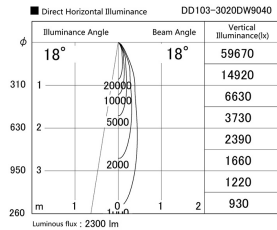

Item no. DD103-3020DW9040

Series Name: Versa R-G, Antiglare

Dark Mirror Reflector

Installation	Recessed mount
Type	
Fixture wattage	30.3W
Beam angle	18 deg.
Color Temp.	4000K
CRI	Ra>90
Luminous	2300 lm
Body	Die-cast aluminum alloy
Body finish	N/A
Trim finish	White
Reflector finish	Dark Mirror
IP Rate	IP20
Light source	COB module
Input Voltage	AC220~240V
Dimming Type	Non-Dimmable
Certificate	CE, CCC
Cut Hole	150mm