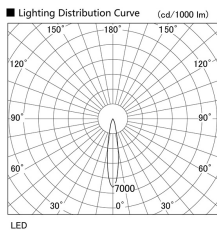

Item no. DD103-3020DW9040

Series Name: Versa R-G, Antiglare

Dark Mirror Reflector

Installation	Recessed mount
Type	
Fixture wattage	30.3W
Beam angle	18 deg.
Color Temp.	4000K
CRI	Ra>90
Luminous	2300 lm
Body	Die-cast aluminum alloy
Body finish	N/A
Trim finish	White
Reflector finish	Dark Mirror
IP Rate	IP20
Light source	COB module
Input Voltage	AC220~240V
Dimming Type	Non-Dimmable
Certificate	CE, CCC
Cut Hole	150mm