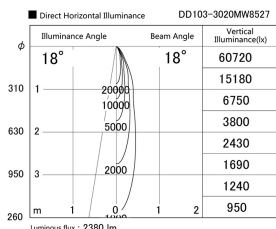

Item no. DD103-3020MW8527

Series Name: Versa R-G, Antiglare

Installation	Recessed mount
Type	Versa R-G, Antiglare
Fixture wattage	30.3W
Beam angle	18 deg.
Color Temp.	2700K
CRI	Ra>85
Luminous	2379 lm
Body	Die-cast aluminum alloy
Body finish	N/A
Trim finish	White
Reflector finish	Mirror
IP Rate	IP20
Light source	COB module
Input Voltage	AC220~240V
Dimming Type	Non-Dimmable
Certificate	CE, CCC
Cut Hole	150mm