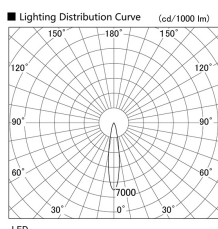

Item no. DD103-3020MW8527

Series Name: Versa R-G, Antiglare

Installation	Recessed mount
Type	Versa R-G, Antiglare
Fixture wattage	30.3W
Beam angle	18 deg.
Color Temp.	2700K
CRI	Ra>85
Luminous	2379 lm
Body	Die-cast aluminum alloy
Body finish	N/A
Trim finish	White
Reflector finish	Mirror
IP Rate	IP20
Light source	COB module
Input Voltage	AC220~240V
Dimming Type	Non-Dimmable
Certificate	CE, CCC
Cut Hole	150mm