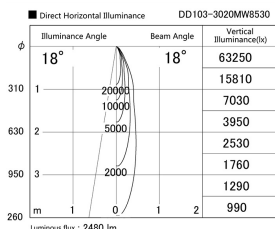

Item no. DD103-3020MW8530

Series Name: Versa R-G, Antiglare

Installation	Recessed mount
Type	
Fixture wattage	30.3W
Beam angle	18 deg.
Color Temp.	3000K
CRI	Ra>85
Luminous	2478 lm
Body	Die-cast aluminum alloy
Body finish	N/A
Trim finish	White
Reflector finish	Mirror
IP Rate	IP20
Light source	COB module
Input Voltage	AC220~240V
Dimming Type	Non-Dimmable
Certificate	CE, CCC
Cut Hole	150mm