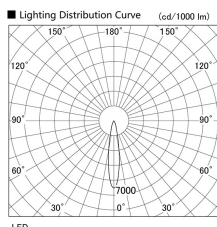

Item no. DD103-3020MW8530

Series Name: Versa R-G, Antiglare

Installation	Recessed mount
Type	
Fixture wattage	30.3W
Beam angle	18 deg.
Color Temp.	3000K
CRI	Ra>85
Luminous	2478 lm
Body	Die-cast aluminum alloy
Body finish	N/A
Trim finish	White
Reflector finish	Mirror
IP Rate	IP20
Light source	COB module
Input Voltage	AC220~240V
Dimming Type	Non-Dimmable
Certificate	CE, CCC
Cut Hole	150mm