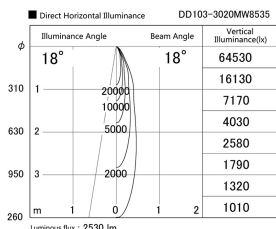

Item no. DD103-3020MW8535

Series Name: Versa R-G, Antiglare

Installation	Recessed mount
Type	
Fixture wattage	30.3W
Beam angle	18 deg.
Color Temp.	3500K
CRI	Ra>85
Luminous	2528 lm
Body	Die-cast aluminum alloy
Body finish	N/A
Trim finish	White
Reflector finish	Mirror
IP Rate	IP20
Light source	COB module
Input Voltage	AC220~240V
Dimming Type	Non-Dimmable
Certificate	CE, CCC
Cut Hole	150mm