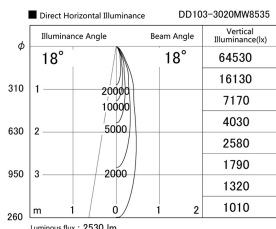

Item no. DD103-3020MW8535

Series Name: Versa R-G, Antiglare

Installation	Recessed mount
Type	Versa R-G, Antiglare
Fixture wattage	30.3W
Beam angle	18 deg.
Color Temp.	3500K
CRI	Ra>85
Luminous	2528 lm
Body	Die-cast aluminum alloy
Body finish	N/A
Trim finish	White
Reflector finish	Mirror
IP Rate	IP20
Light source	COB module
Input Voltage	AC220~240V
Dimming Type	Non-Dimmable
Certificate	CE, CCC
Cut Hole	150mm