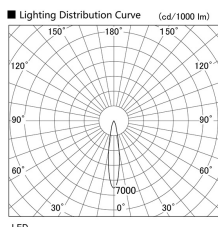

Item no. DD103-3020MW8535

Series Name: Versa R-G, Antiglare

Installation	Recessed mount
Type	
Fixture wattage	30.3W
Beam angle	18 deg.
Color Temp.	3500K
CRI	Ra>85
Luminous	2528 lm
Body	Die-cast aluminum alloy
Body finish	N/A
Trim finish	White
Reflector finish	Mirror
IP Rate	IP20
Light source	COB module
Input Voltage	AC220~240V
Dimming Type	Non-Dimmable
Certificate	CE, CCC
Cut Hole	150mm