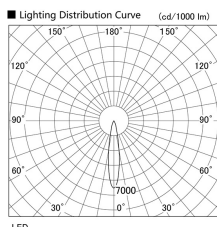

Item no. DD103-3020MW8535

Series Name: Versa R-G, Antiglare

Installation	Recessed mount
Type	Versa R-G, Antiglare
Fixture wattage	30.3W
Beam angle	18 deg.
Color Temp.	3500K
CRI	Ra>85
Luminous	2528 lm
Body	Die-cast aluminum alloy
Body finish	N/A
Trim finish	White
Reflector finish	Mirror
IP Rate	IP20
Light source	COB module
Input Voltage	AC220~240V
Dimming Type	Non-Dimmable
Certificate	CE, CCC
Cut Hole	150mm