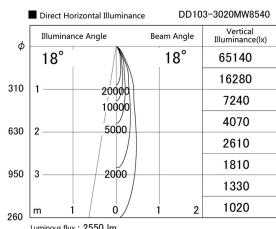

Item no. DD103-3020MW8540

Series Name: Versa R-G, Antiglare

| | |
|------------------|-------------------------|
| Installation | Recessed mount |
| Type | |
| Fixture wattage | 30.3W |
| Beam angle | 18 deg. |
| Color Temp. | 4000K |
| CRI | Ra>85 |
| Luminous | 2552 lm |
| Body | Die-cast aluminum alloy |
| Body finish | N/A |
| Trim finish | White |
| Reflector finish | Mirror |
| IP Rate | IP20 |
| Light source | COB module |
| Input Voltage | AC220~240V |
| Dimming Type | Non-Dimmable |
| Certificate | CE, CCC |
| Cut Hole | 150mm |