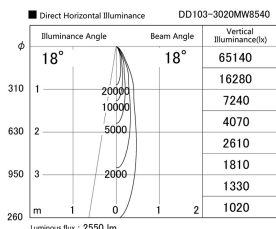

Item no. DD103-3020MW8540

Series Name: Versa R-G, Antiglare

Installation	Recessed mount
Type	Versa R-G, Antiglare
Fixture wattage	30.3W
Beam angle	18 deg.
Color Temp.	4000K
CRI	Ra>85
Luminous	2552 lm
Body	Die-cast aluminum alloy
Body finish	N/A
Trim finish	White
Reflector finish	Mirror
IP Rate	IP20
Light source	COB module
Input Voltage	AC220~240V
Dimming Type	Non-Dimmable
Certificate	CE, CCC
Cut Hole	150mm