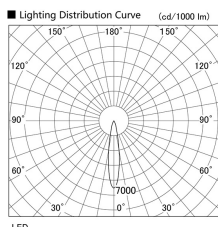

Item no. DD103-3020MW8540

Series Name: Versa R-G, Antiglare

Installation	Recessed mount
Type	Versa R-G, Antiglare
Fixture wattage	30.3W
Beam angle	18 deg.
Color Temp.	4000K
CRI	Ra>85
Luminous	2552 lm
Body	Die-cast aluminum alloy
Body finish	N/A
Trim finish	White
Reflector finish	Mirror
IP Rate	IP20
Light source	COB module
Input Voltage	AC220~240V
Dimming Type	Non-Dimmable
Certificate	CE, CCC
Cut Hole	150mm