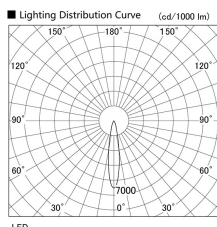

Item no. DD103-3020MW8540

Series Name: Versa R-G, Antiglare

| | |
|------------------|-------------------------|
| Installation | Recessed mount |
| Type | |
| Fixture wattage | 30.3W |
| Beam angle | 18 deg. |
| Color Temp. | 4000K |
| CRI | Ra>85 |
| Luminous | 2552 lm |
| Body | Die-cast aluminum alloy |
| Body finish | N/A |
| Trim finish | White |
| Reflector finish | Mirror |
| IP Rate | IP20 |
| Light source | COB module |
| Input Voltage | AC220~240V |
| Dimming Type | Non-Dimmable |
| Certificate | CE, CCC |
| Cut Hole | 150mm |