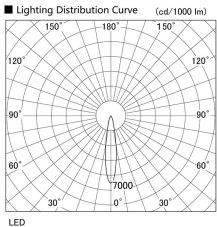

Item no. DD103-3020MW9027

Series Name: Versa R-G, Antiglare

Installation	Recessed mount
Type	Versa R-G, Antiglare
Fixture wattage	30.3W
Beam angle	18 deg.
Color Temp.	2700K
CRI	Ra>90
Luminous	2163 lm
Body	Die-cast aluminum alloy
Body finish	N/A
Trim finish	White
Reflector finish	Mirror
IP Rate	IP20
Light source	COB module
Input Voltage	AC220~240V
Dimming Type	Non-Dimmable
Certificate	CE, CCC
Cut Hole	150mm