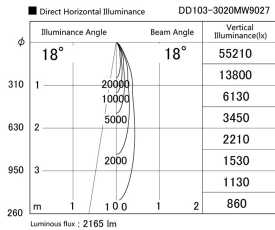

Item no. DD103-3020MW9027

Series Name: Versa R-G, Antiglare

Installation	Recessed mount
Type	Versa R-G, Antiglare
Fixture wattage	30.3W
Beam angle	18 deg.
Color Temp.	2700K
CRI	Ra>90
Luminous	2163 lm
Body	Die-cast aluminum alloy
Body finish	N/A
Trim finish	White
Reflector finish	Mirror
IP Rate	IP20
Light source	COB module
Input Voltage	AC220~240V
Dimming Type	Non-Dimmable
Certificate	CE, CCC
Cut Hole	150mm