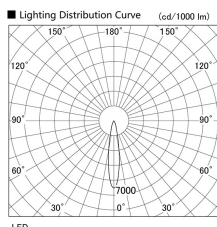

Item no. DD103-3020MW9030

Series Name: Versa R-G, Antiglare

Installation	Recessed mount
Type	
Fixture wattage	30.3W
Beam angle	18 deg.
Color Temp.	3000K
CRI	Ra>90
Luminous	2253 lm
Body	Die-cast aluminum alloy
Body finish	N/A
Trim finish	White
Reflector finish	Mirror
IP Rate	IP20
Light source	COB module
Input Voltage	AC220~240V
Dimming Type	Non-Dimmable
Certificate	CE, CCC
Cut Hole	150mm