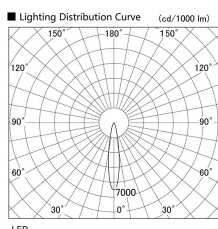

Item no. DD103-3020MW9030

Series Name: Versa R-G, Antiglare

Installation	Recessed mount
Type	Versa R-G, Antiglare
Fixture wattage	30.3W
Beam angle	18 deg.
Color Temp.	3000K
CRI	Ra>90
Luminous	2253 lm
Body	Die-cast aluminum alloy
Body finish	N/A
Trim finish	White
Reflector finish	Mirror
IP Rate	IP20
Light source	COB module
Input Voltage	AC220~240V
Dimming Type	Non-Dimmable
Certificate	CE, CCC
Cut Hole	150mm