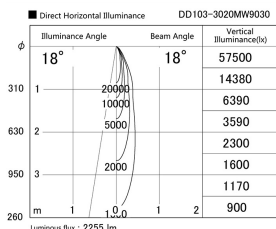

Item no. DD103-3020MW9030

Series Name: Versa R-G, Antiglare

Installation	Recessed mount
Type	
Fixture wattage	30.3W
Beam angle	18 deg.
Color Temp.	3000K
CRI	Ra>90
Luminous	2253 lm
Body	Die-cast aluminum alloy
Body finish	N/A
Trim finish	White
Reflector finish	Mirror
IP Rate	IP20
Light source	COB module
Input Voltage	AC220~240V
Dimming Type	Non-Dimmable
Certificate	CE, CCC
Cut Hole	150mm