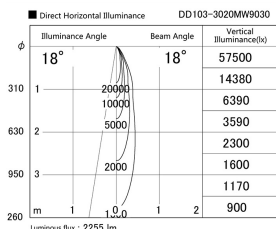

Item no. DD103-3020MW9030

Series Name: Versa R-G, Antiglare

Installation	Recessed mount
Type	Versa R-G, Antiglare
Fixture wattage	30.3W
Beam angle	18 deg.
Color Temp.	3000K
CRI	Ra>90
Luminous	2253 lm
Body	Die-cast aluminum alloy
Body finish	N/A
Trim finish	White
Reflector finish	Mirror
IP Rate	IP20
Light source	COB module
Input Voltage	AC220~240V
Dimming Type	Non-Dimmable
Certificate	CE, CCC
Cut Hole	150mm