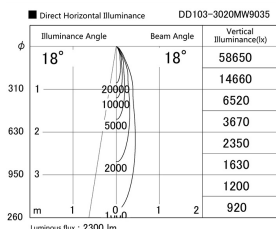

Item no. DD103-3020MW9035

Series Name: Versa R-G, Antiglare

Installation	Recessed mount
Type	
Fixture wattage	30.3W
Beam angle	18 deg.
Color Temp.	3500K
CRI	Ra>90
Luminous	2298 lm
Body	Die-cast aluminum alloy
Body finish	N/A
Trim finish	White
Reflector finish	Mirror
IP Rate	IP20
Light source	COB module
Input Voltage	AC220~240V
Dimming Type	Non-Dimmable
Certificate	CE, CCC
Cut Hole	150mm