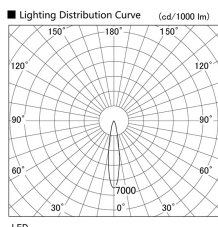

Item no. DD103-3020MW9035

Series Name: Versa R-G, Antiglare

Installation	Recessed mount
Type	
Fixture wattage	30.3W
Beam angle	18 deg.
Color Temp.	3500K
CRI	Ra>90
Luminous	2298 lm
Body	Die-cast aluminum alloy
Body finish	N/A
Trim finish	White
Reflector finish	Mirror
IP Rate	IP20
Light source	COB module
Input Voltage	AC220~240V
Dimming Type	Non-Dimmable
Certificate	CE, CCC
Cut Hole	150mm