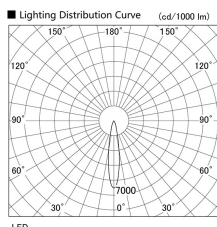

Item no. DD103-3020MW9040

Series Name: Versa R-G, Antiglare

Installation	Recessed mount
Type	
Fixture wattage	30.3W
Beam angle	18 deg.
Color Temp.	4000K
CRI	Ra>90
Luminous	2321 lm
Body	Die-cast aluminum alloy
Body finish	N/A
Trim finish	White
Reflector finish	Mirror
IP Rate	IP20
Light source	COB module
Input Voltage	AC220~240V
Dimming Type	Non-Dimmable
Certificate	CE, CCC
Cut Hole	150mm