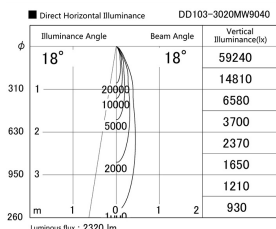

Item no. DD103-3020MW9040

Series Name: Versa R-G, Antiglare

Installation	Recessed mount
Type	
Fixture wattage	30.3W
Beam angle	18 deg.
Color Temp.	4000K
CRI	Ra>90
Luminous	2321 lm
Body	Die-cast aluminum alloy
Body finish	N/A
Trim finish	White
Reflector finish	Mirror
IP Rate	IP20
Light source	COB module
Input Voltage	AC220~240V
Dimming Type	Non-Dimmable
Certificate	CE, CCC
Cut Hole	150mm