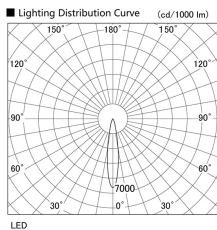

Item no. DD103-3020WW8527

Series Name: Versa R-G, Antiglare

White Reflector

Installation	Recessed mount
Type	
Fixture wattage	30.3W
Beam angle	18 deg.
Color Temp.	2700K
CRI	Ra>85
Luminous	2444 lm
Body	Die-cast aluminum alloy
Body finish	N/A
Trim finish	White
Reflector finish	White
IP Rate	IP20
Light source	COB module
Input Voltage	AC220~240V
Dimming Type	Non-Dimmable
Certificate	CE, CCC
Cut Hole	150mm