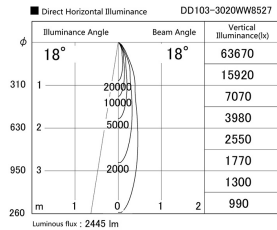

Item no. DD103-3020WW8527

Series Name: Versa R-G, Antiglare

White Reflector

Installation	Recessed mount
Type	
Fixture wattage	30.3W
Beam angle	18 deg.
Color Temp.	2700K
CRI	Ra>85
Luminous	2444 lm
Body	Die-cast aluminum alloy
Body finish	N/A
Trim finish	White
Reflector finish	White
IP Rate	IP20
Light source	COB module
Input Voltage	AC220~240V
Dimming Type	Non-Dimmable
Certificate	CE, CCC
Cut Hole	150mm