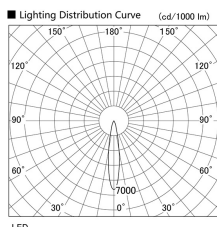

Item no. DD103-3020WW8530

Series Name: Versa R-G, Antiglare

White Reflector

Installation	Recessed mount
Type	
Fixture wattage	30.3W
Beam angle	18 deg.
Color Temp.	3000K
CRI	Ra>85
Luminous	2546 lm
Body	Die-cast aluminum alloy
Body finish	N/A
Trim finish	White
Reflector finish	White
IP Rate	IP20
Light source	COB module
Input Voltage	AC220~240V
Dimming Type	Non-Dimmable
Certificate	CE, CCC
Cut Hole	150mm