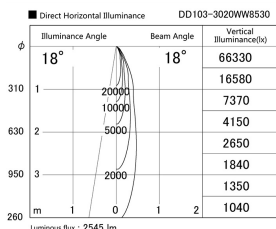

Item no. DD103-3020WW8530

Series Name: Versa R-G, Antiglare

White Reflector

Installation	Recessed mount
Type	
Fixture wattage	30.3W
Beam angle	18 deg.
Color Temp.	3000K
CRI	Ra>85
Luminous	2546 lm
Body	Die-cast aluminum alloy
Body finish	N/A
Trim finish	White
Reflector finish	White
IP Rate	IP20
Light source	COB module
Input Voltage	AC220~240V
Dimming Type	Non-Dimmable
Certificate	CE, CCC
Cut Hole	150mm