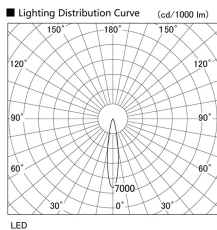

Item no. DD103-3020WW8535

Series Name: Versa R-G, Antiglare

White Reflector

Installation	Recessed mount
Type	
Fixture wattage	30.3W
Beam angle	18 deg.
Color Temp.	3500K
CRI	Ra>85
Luminous	2597 lm
Body	Die-cast aluminum alloy
Body finish	N/A
Trim finish	White
Reflector finish	White
IP Rate	IP20
Light source	COB module
Input Voltage	AC220~240V
Dimming Type	Non-Dimmable
Certificate	CE, CCC
Cut Hole	150mm