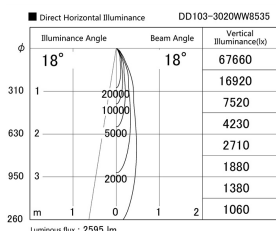

Item no. DD103-3020WW8535

Series Name: Versa R-G, Antiglare

White Reflector

Installation	Recessed mount
Type	
Fixture wattage	30.3W
Beam angle	18 deg.
Color Temp.	3500K
CRI	Ra>85
Luminous	2597 lm
Body	Die-cast aluminum alloy
Body finish	N/A
Trim finish	White
Reflector finish	White
IP Rate	IP20
Light source	COB module
Input Voltage	AC220~240V
Dimming Type	Non-Dimmable
Certificate	CE, CCC
Cut Hole	150mm