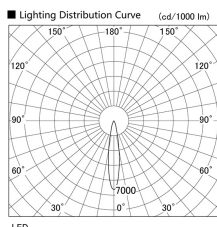

Item no. DD103-3020WW8535

Series Name: Versa R-G, Antiglare

White Reflector

Installation	Recessed mount
Type	
Fixture wattage	30.3W
Beam angle	18 deg.
Color Temp.	3500K
CRI	Ra>85
Luminous	2597 lm
Body	Die-cast aluminum alloy
Body finish	N/A
Trim finish	White
Reflector finish	White
IP Rate	IP20
Light source	COB module
Input Voltage	AC220~240V
Dimming Type	Non-Dimmable
Certificate	CE, CCC
Cut Hole	150mm