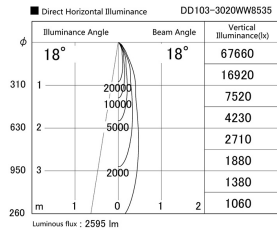

Item no. DD103-3020WW8535

Series Name: Versa R-G, Antiglare

White Reflector

Installation	Recessed mount
Type	
Fixture wattage	30.3W
Beam angle	18 deg.
Color Temp.	3500K
CRI	Ra>85
Luminous	2597 lm
Body	Die-cast aluminum alloy
Body finish	N/A
Trim finish	White
Reflector finish	White
IP Rate	IP20
Light source	COB module
Input Voltage	AC220~240V
Dimming Type	Non-Dimmable
Certificate	CE, CCC
Cut Hole	150mm