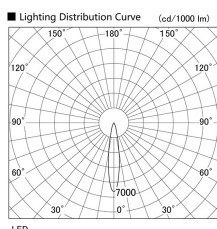

Item no. DD103-3020WW8535

Series Name: Versa R-G, Antiglare

White Reflector

Installation	Recessed mount
Type	Versa R-G, Antiglare
Fixture wattage	30.3W
Beam angle	18 deg.
Color Temp.	3500K
CRI	Ra>85
Luminous	2597 lm
Body	Die-cast aluminum alloy
Body finish	N/A
Trim finish	White
Reflector finish	White
IP Rate	IP20
Light source	COB module
Input Voltage	AC220~240V
Dimming Type	Non-Dimmable
Certificate	CE, CCC
Cut Hole	150mm