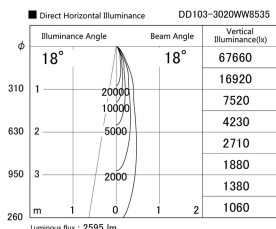

Item no. DD103-3020WW8535

Series Name: Versa R-G, Antiglare

White Reflector

Installation	Recessed mount
Type	Versa R-G, Antiglare
Fixture wattage	30.3W
Beam angle	18 deg.
Color Temp.	3500K
CRI	Ra>85
Luminous	2597 lm
Body	Die-cast aluminum alloy
Body finish	N/A
Trim finish	White
Reflector finish	White
IP Rate	IP20
Light source	COB module
Input Voltage	AC220~240V
Dimming Type	Non-Dimmable
Certificate	CE, CCC
Cut Hole	150mm